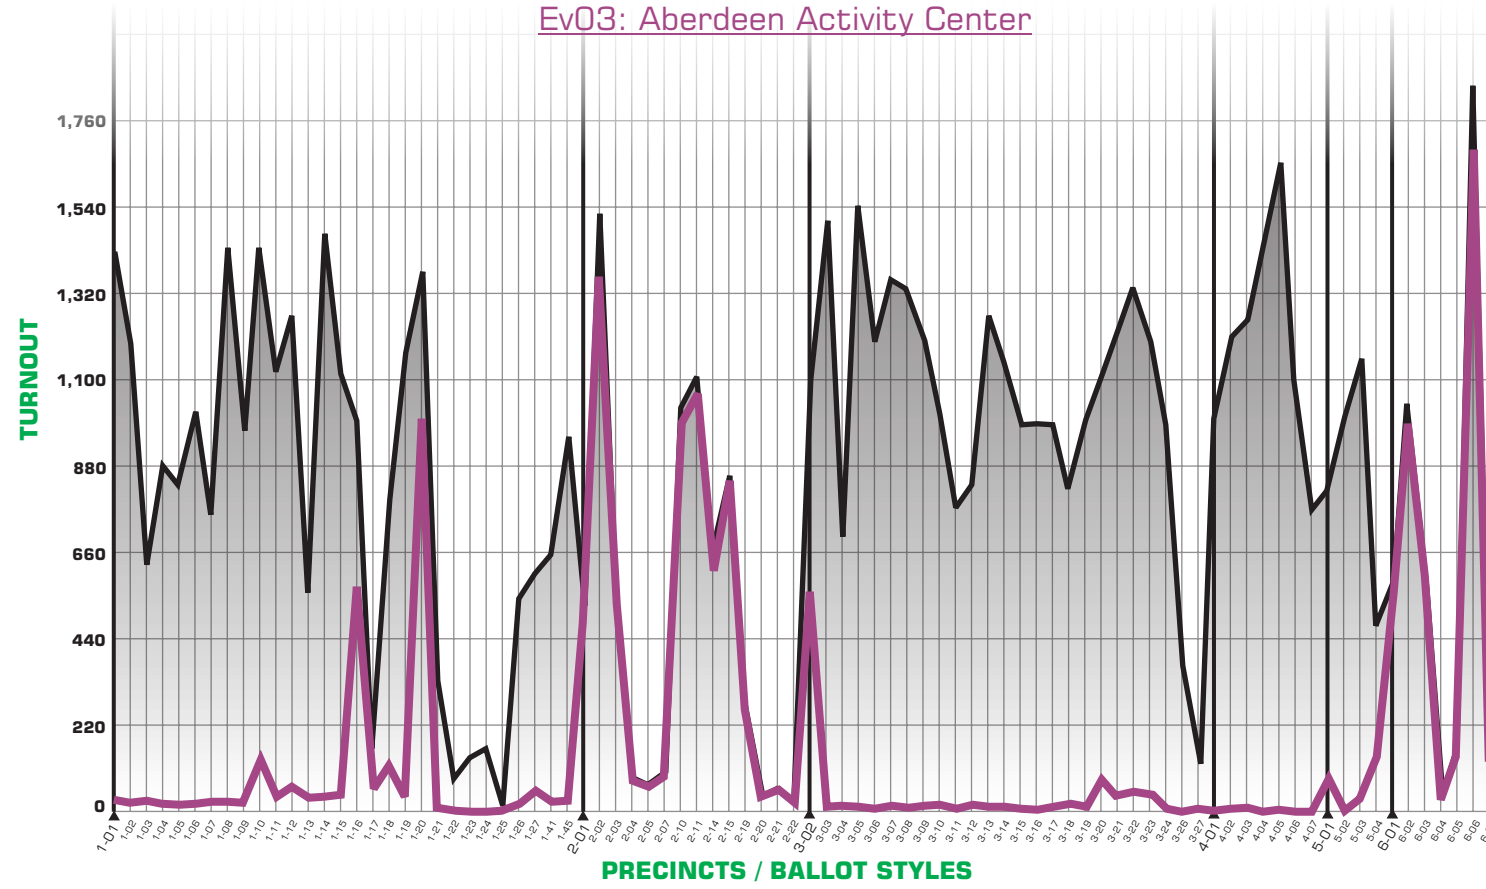

## Data from 2020 Presidential General Election

Ev01: McFaul Activity Center

Ev02: Edgewood Recreation & Community Center

Ev03: Aberdeen Activity Center

Ev04: Jarrettsville Fire Hall