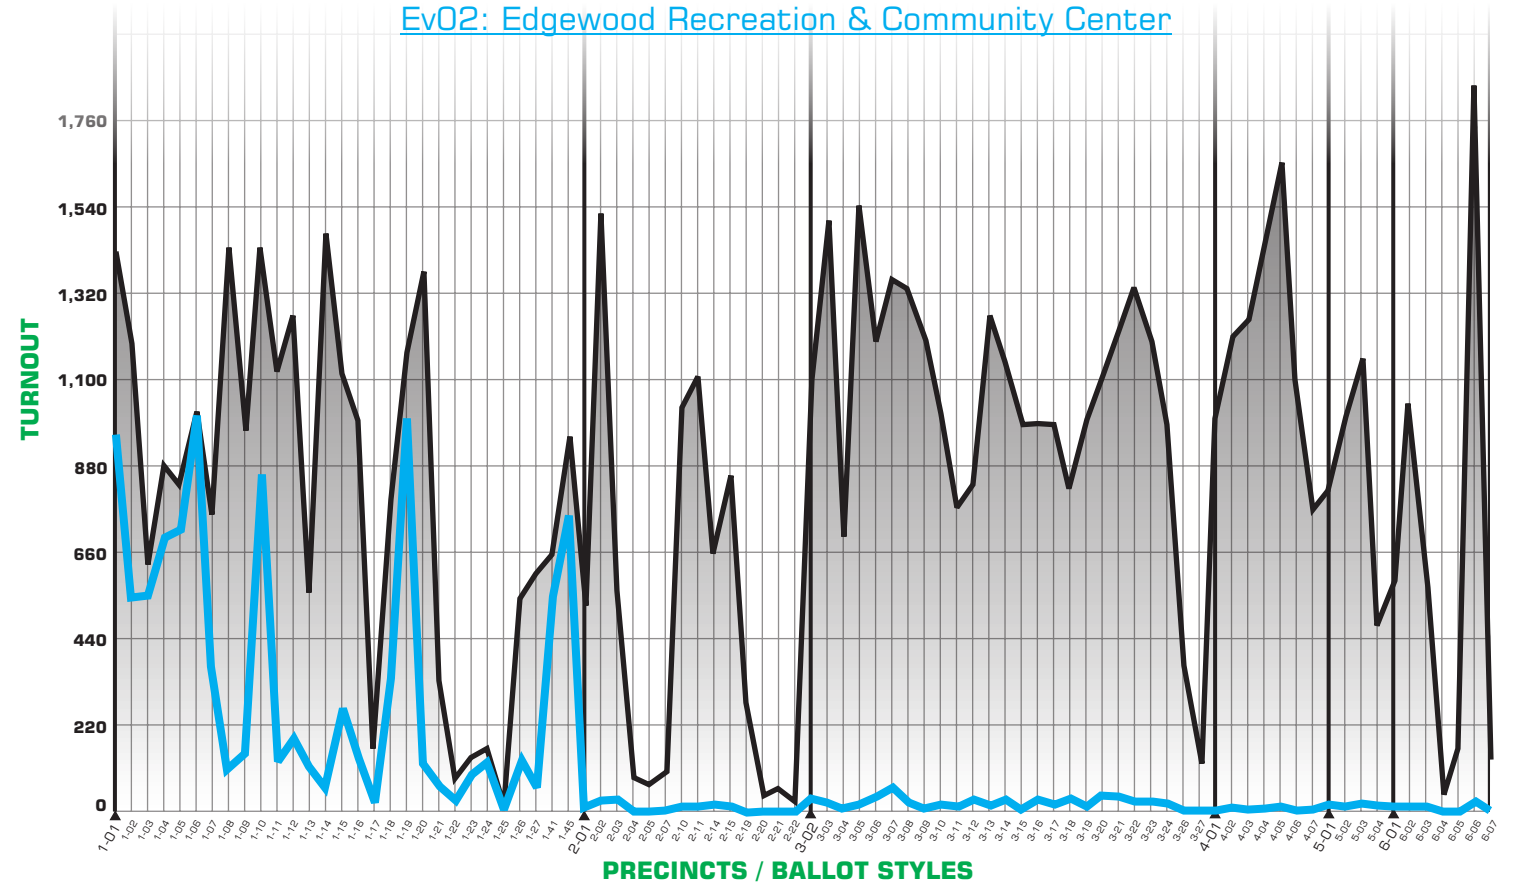

# EARLY VOTING TURNOUT BY PRECINCT

## Data from 2020 Presidential General Election

Ev01: McFaul Activity Center

Ev02: Edgewood Recreation & Community Center

Ev03: Aberdeen Activity Center

Ev04: Jarrettsville Fire Hall