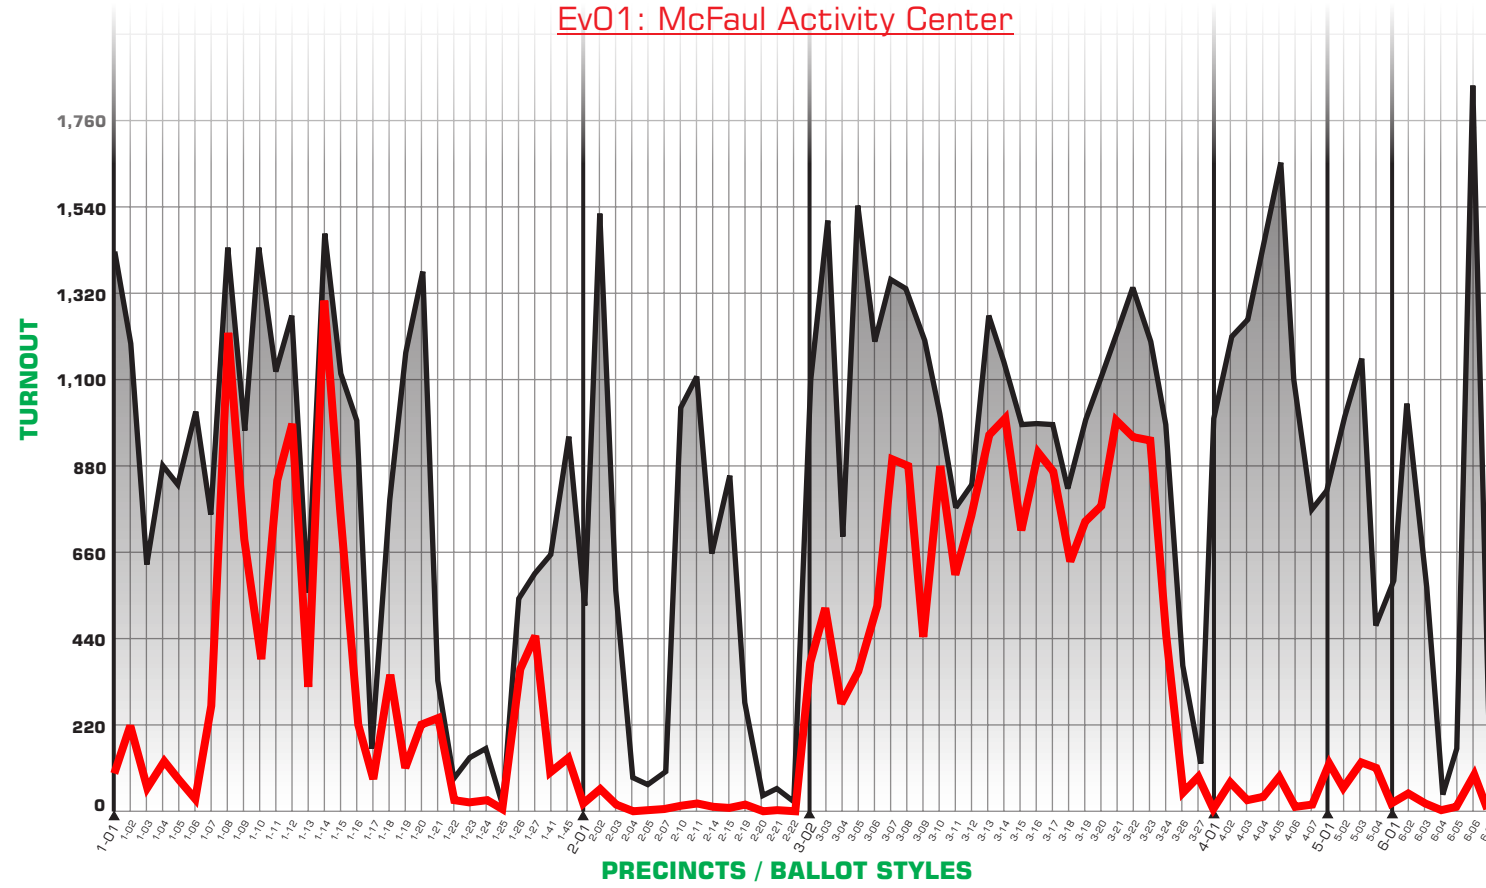

# EARLY VOTING TURNOUT BY PRECINCT

## Data from 2020 Presidential General Election

Ev01: McFaul Activity Center

Ev02: Edgewood Recreation & Community Center

Ev03: Aberdeen Activity Center

Ev04: Jarrettsville Fire Hall