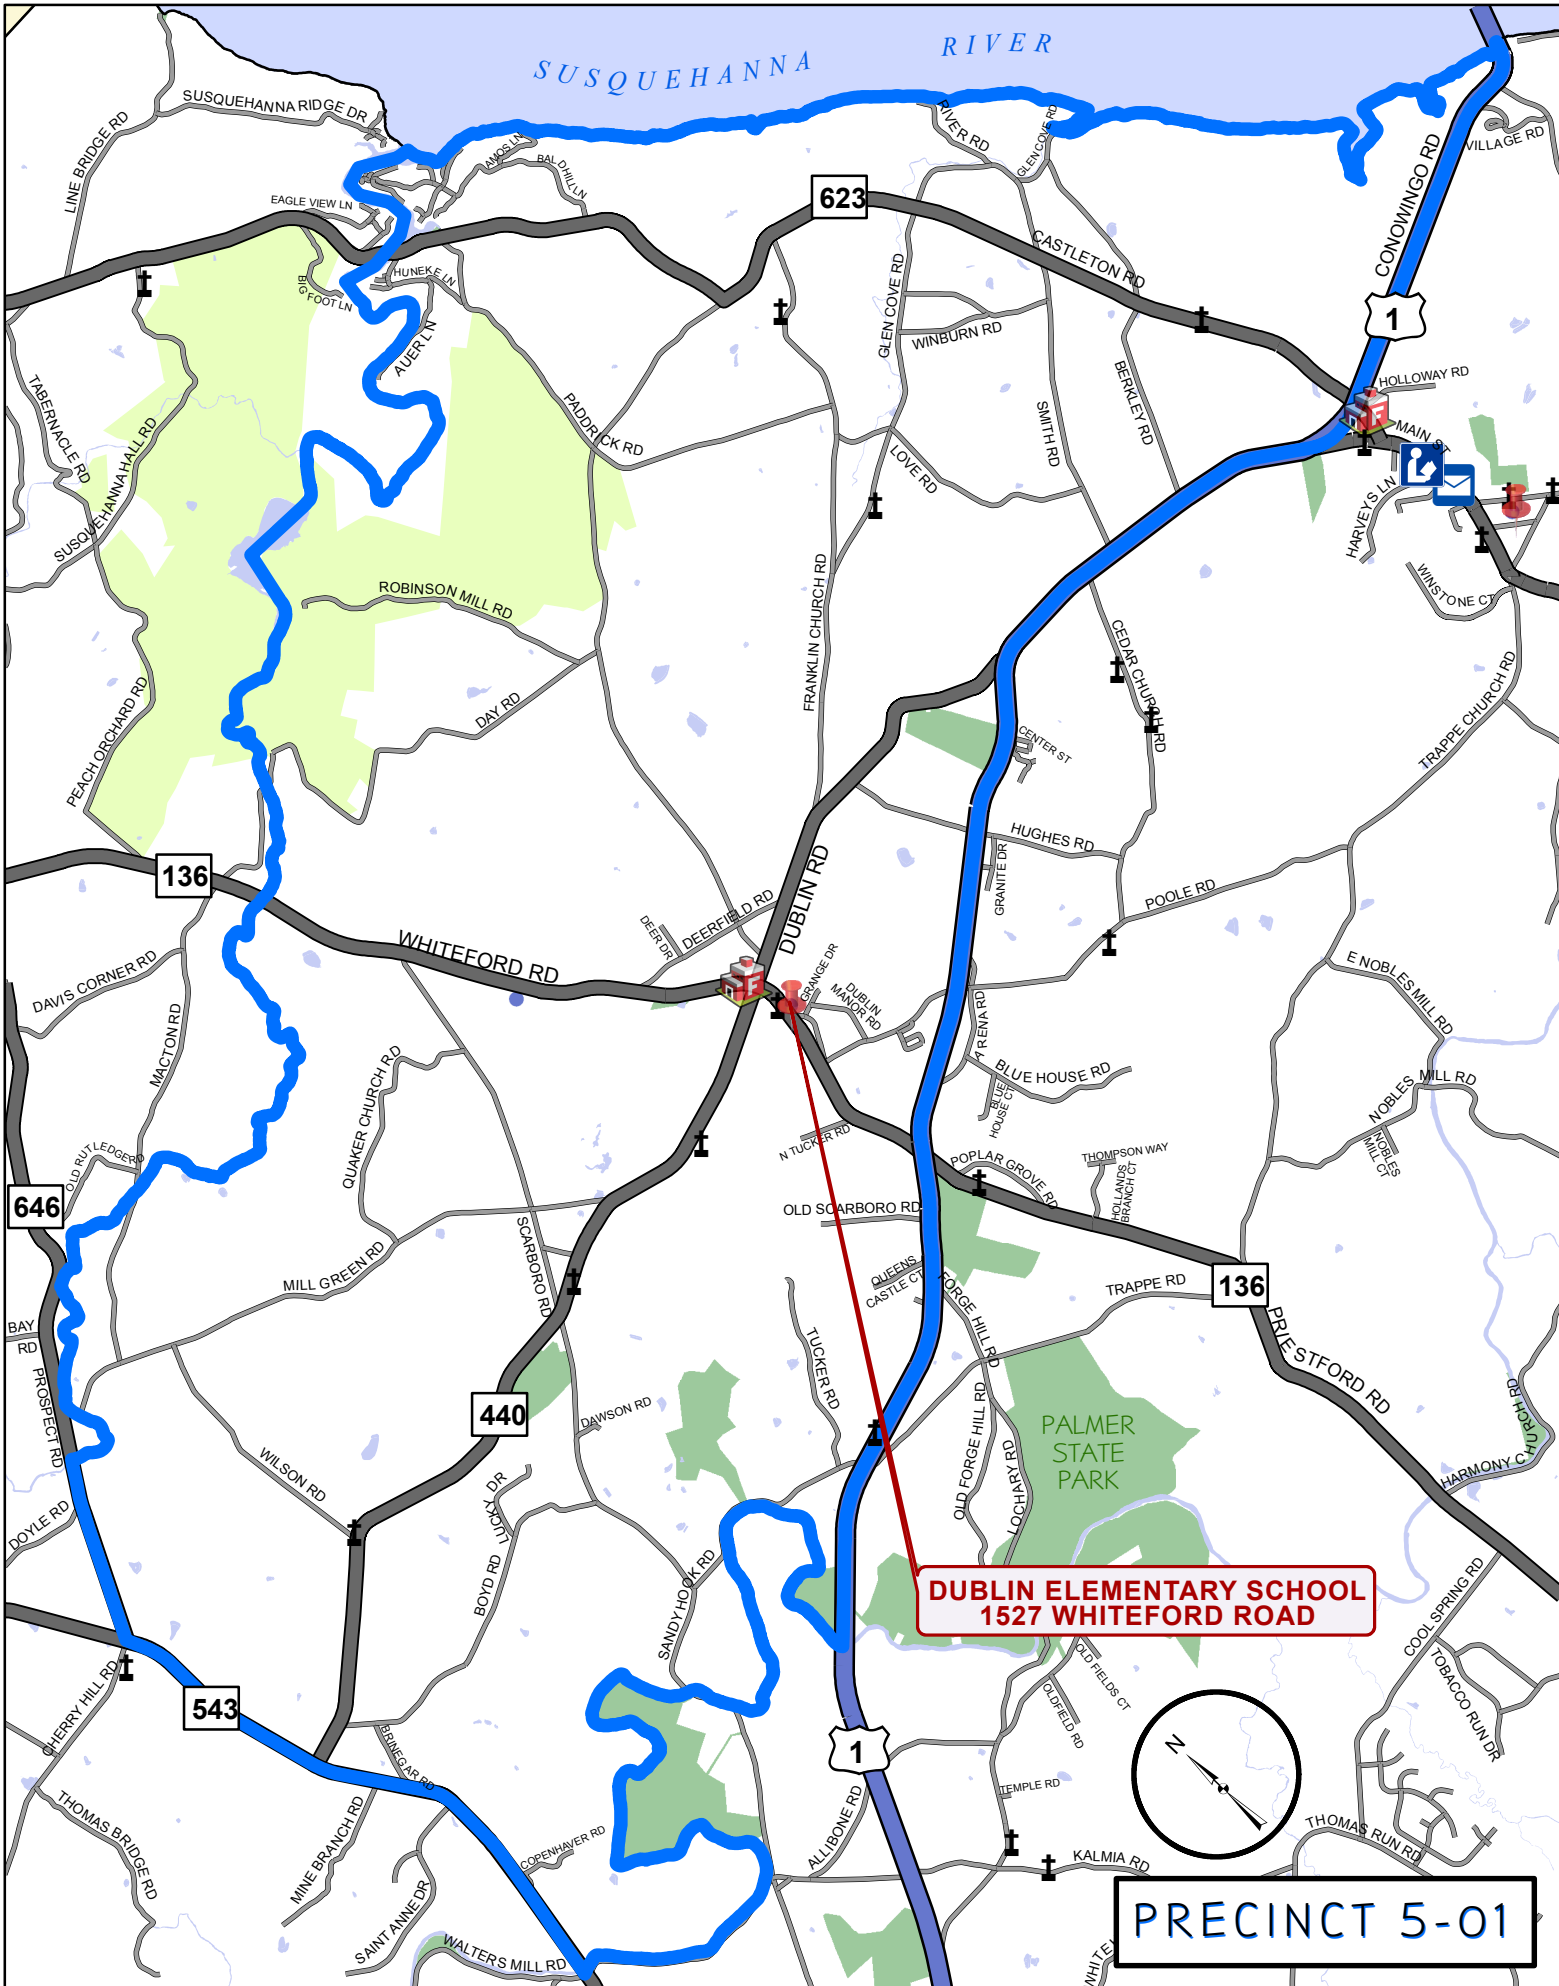

SUSQUEHANNA RIVER

DUBLIN ELEMENTARY SCHOOL
1527 WHITEFORD ROAD

PRECINCT 5-01

136

623

1

646

440

DAWSON RD

TUCKER RD

POPULAR GROVE RD

THOMPSON WAY

136

NOBLES MILL RD