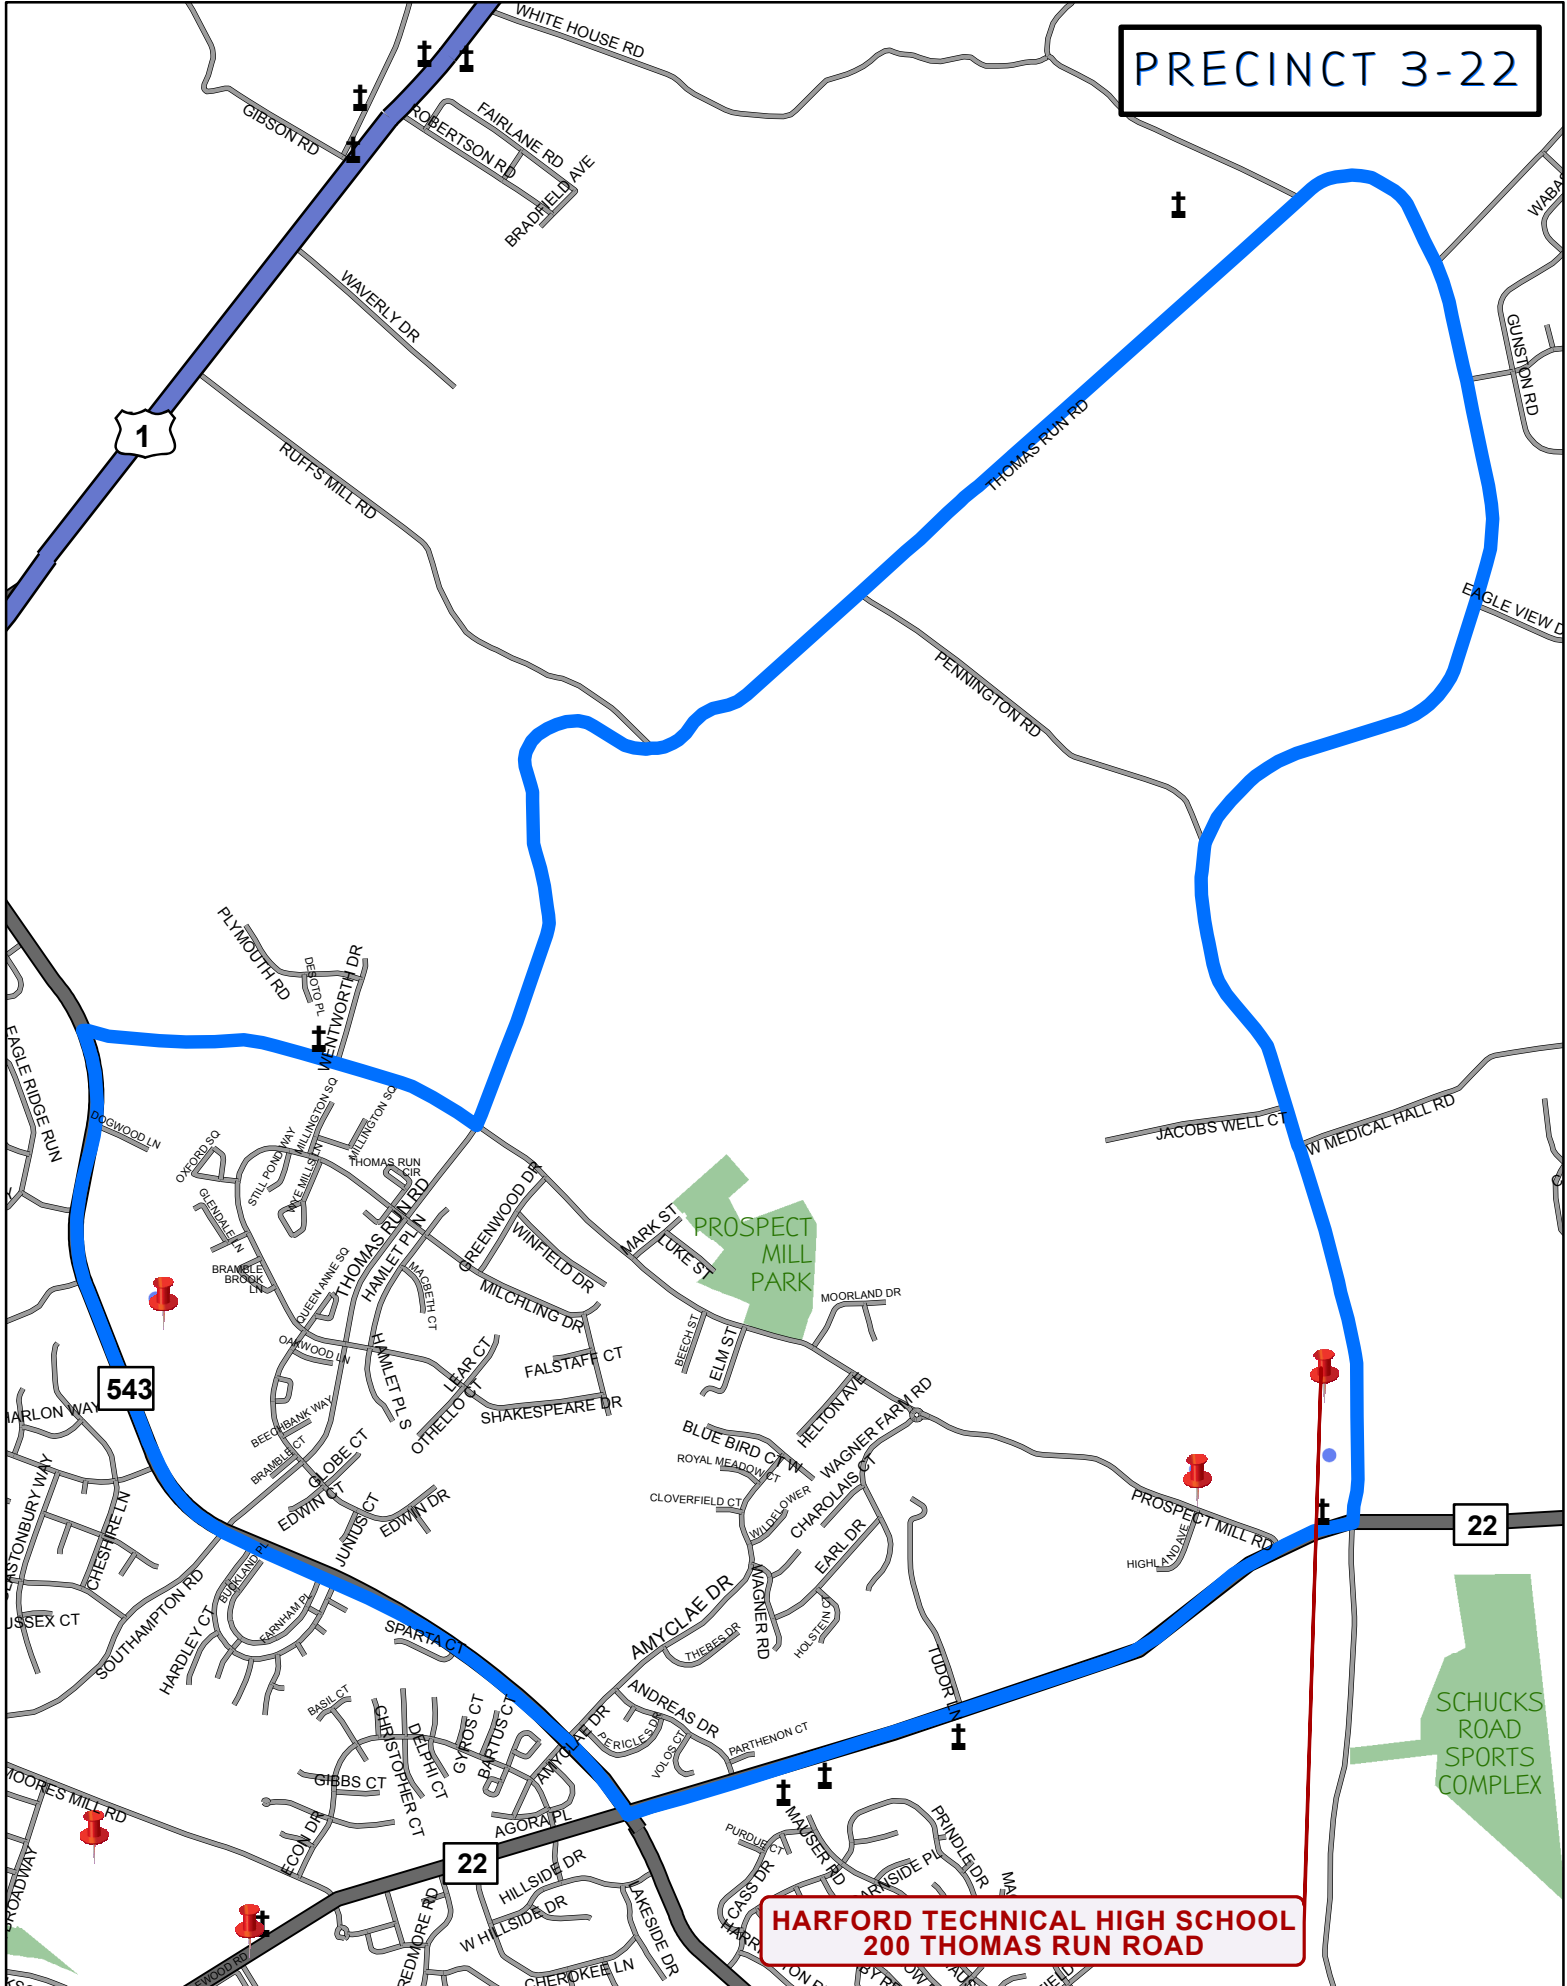

PRECINCT 3-22

**HARFORD TECHNICAL HIGH SCHOOL
200 THOMAS RUN ROAD**