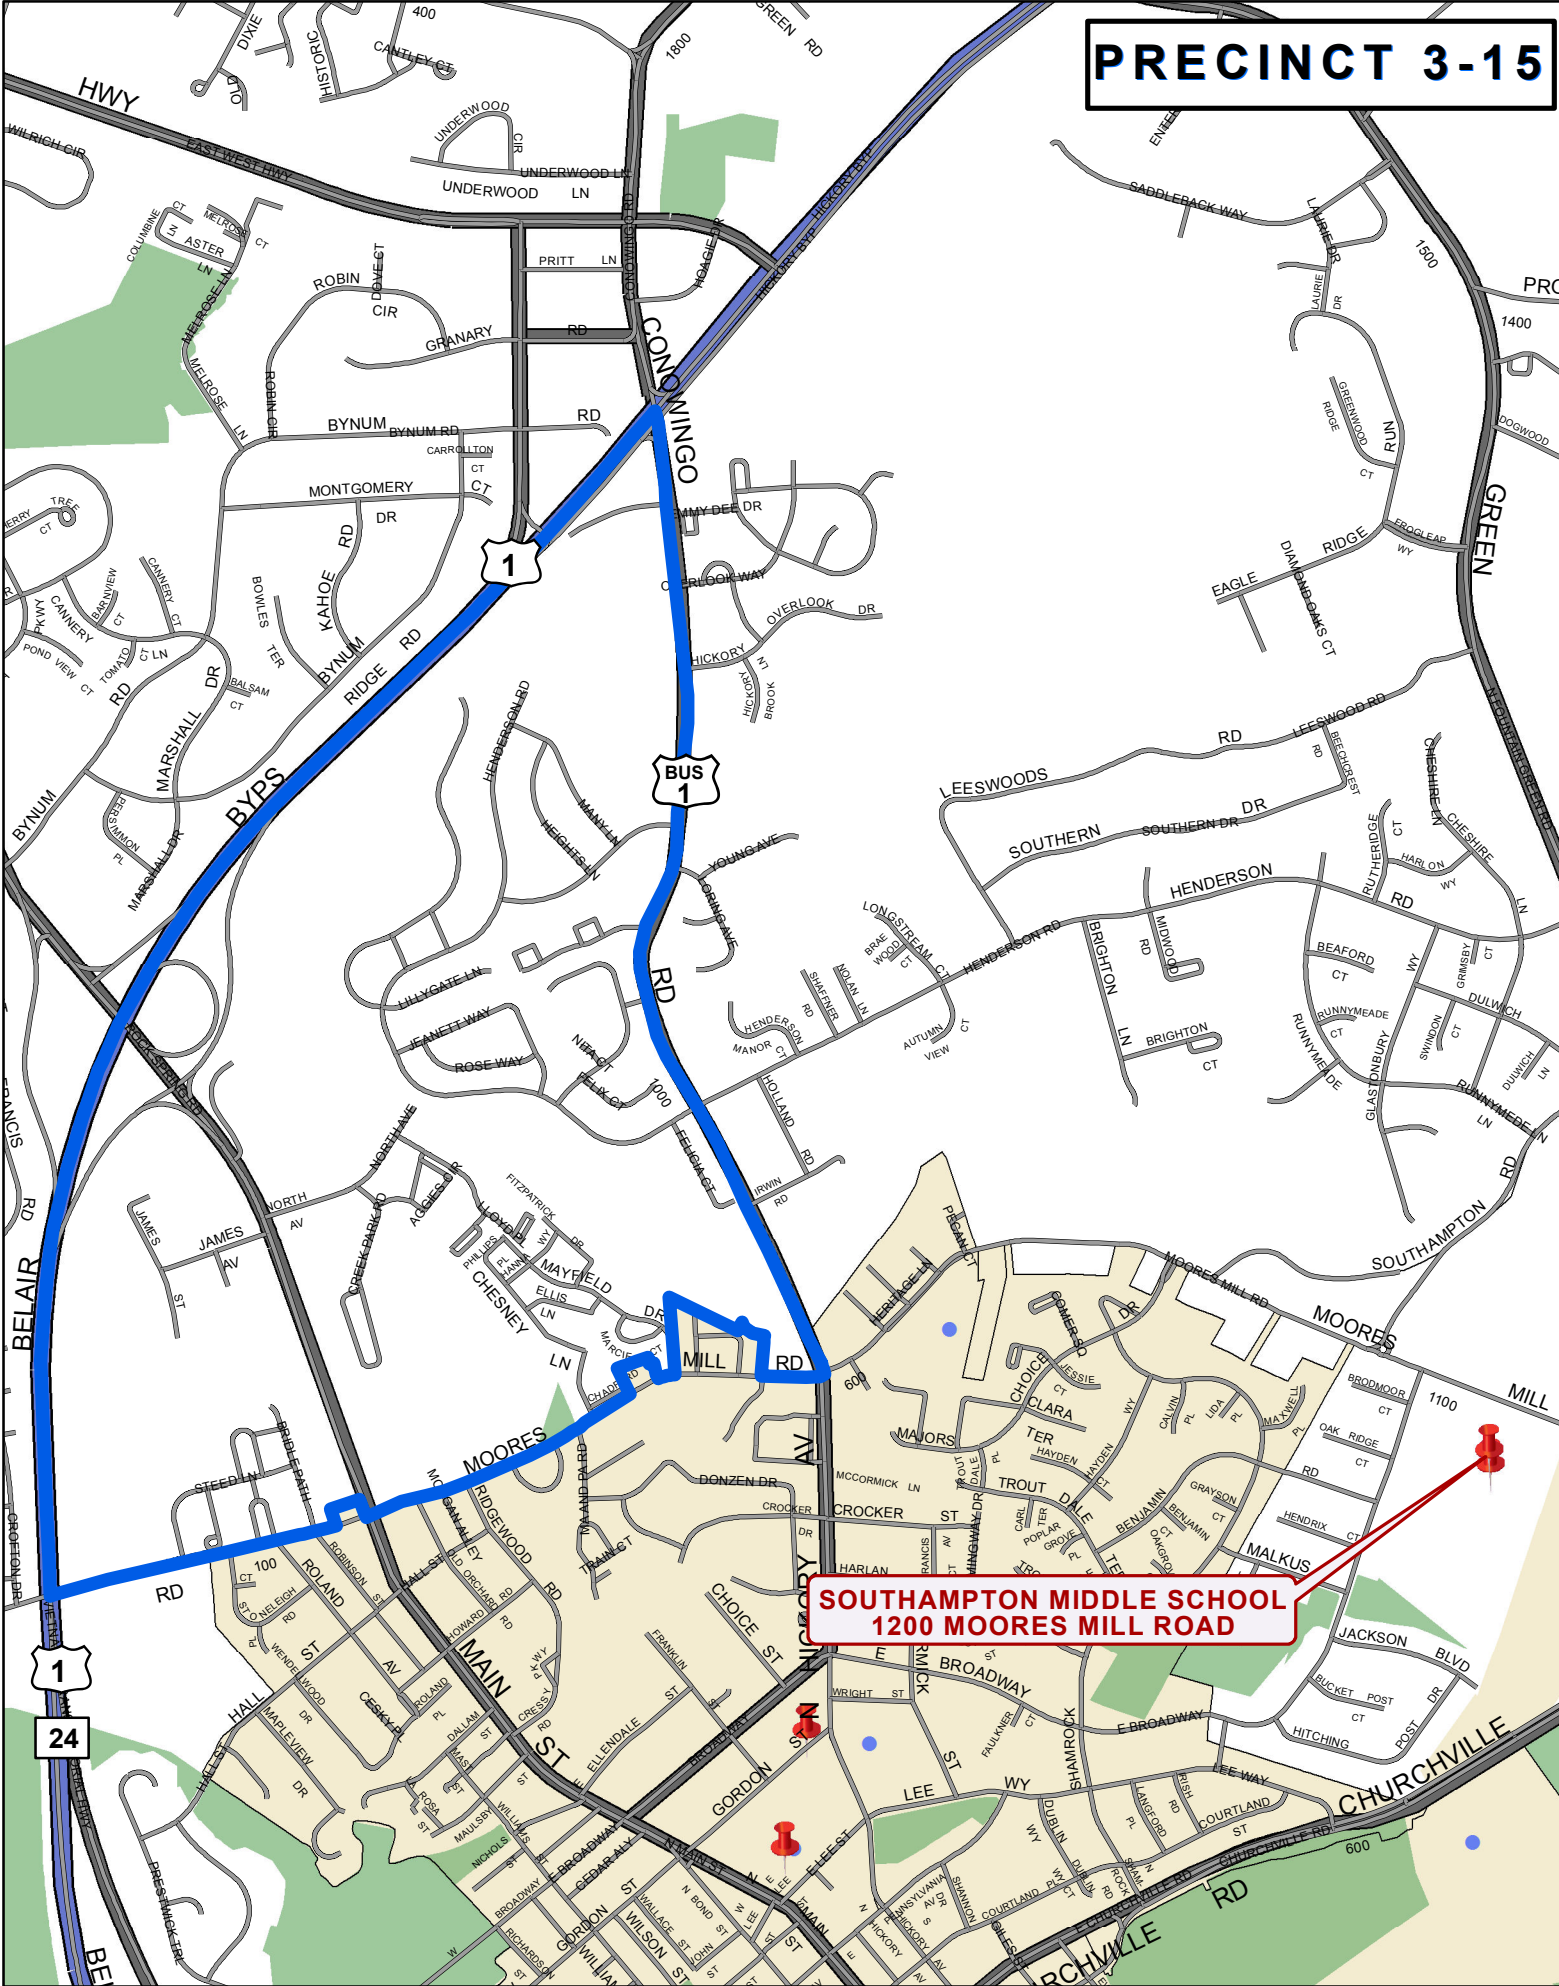

PRECINCT 3-15

**SOUTH HAMPTON MIDDLE SCHOOL
1200 MOORES MILL ROAD**