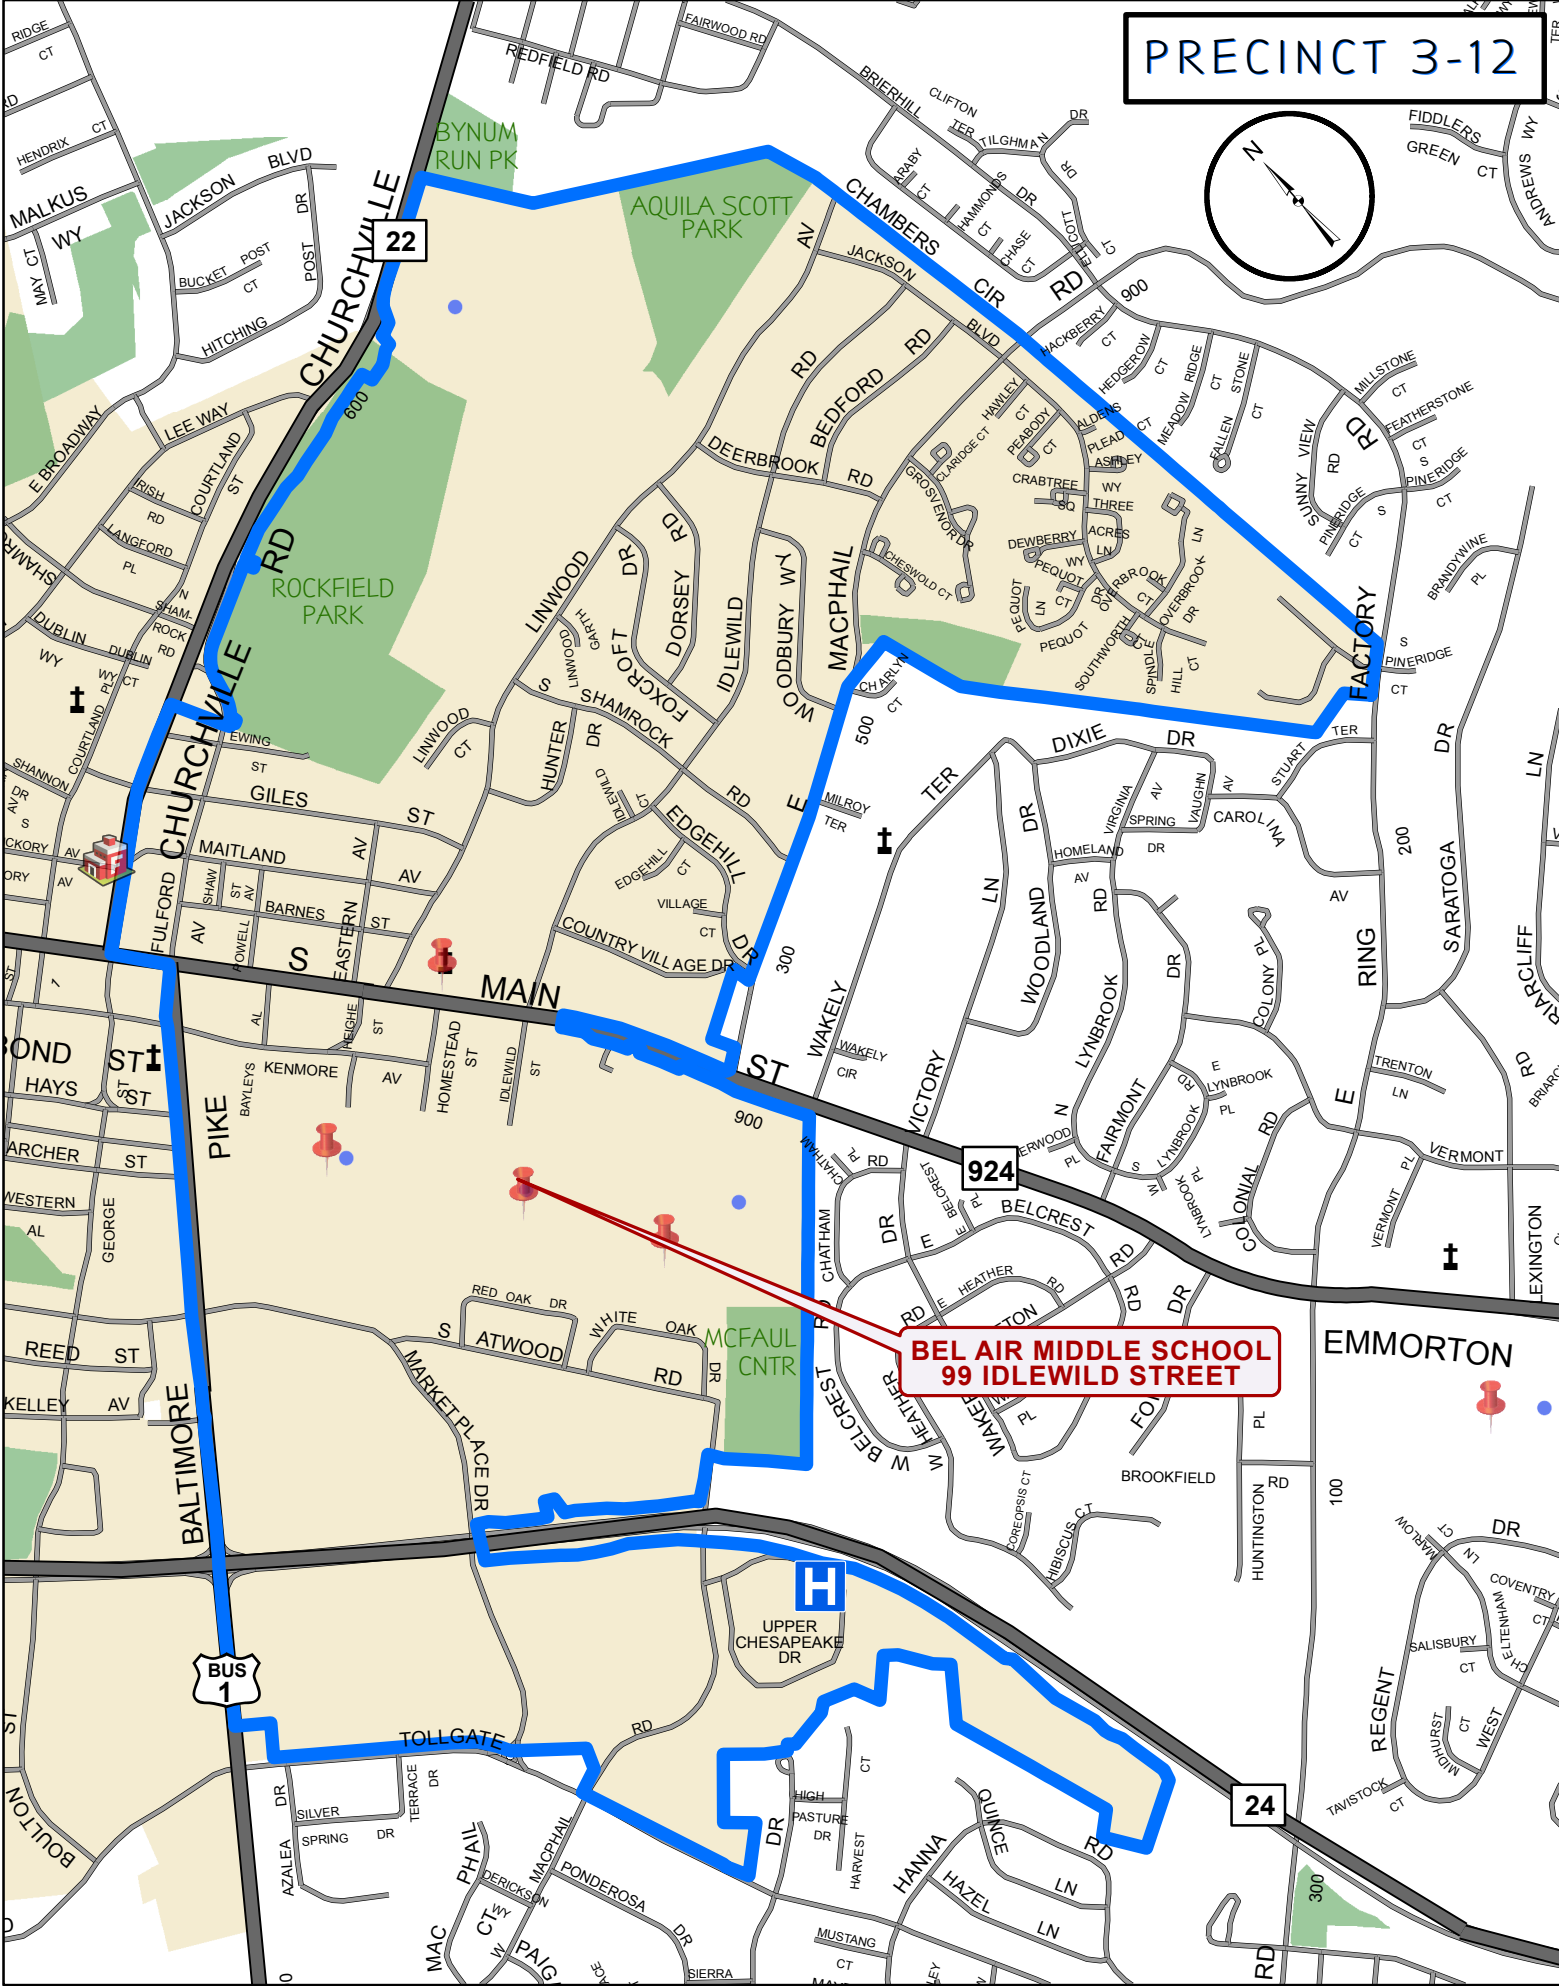

PRECINCT 3-12

**BEL AIR MIDDLE SCHOOL
99 IDLEWILD STREET**