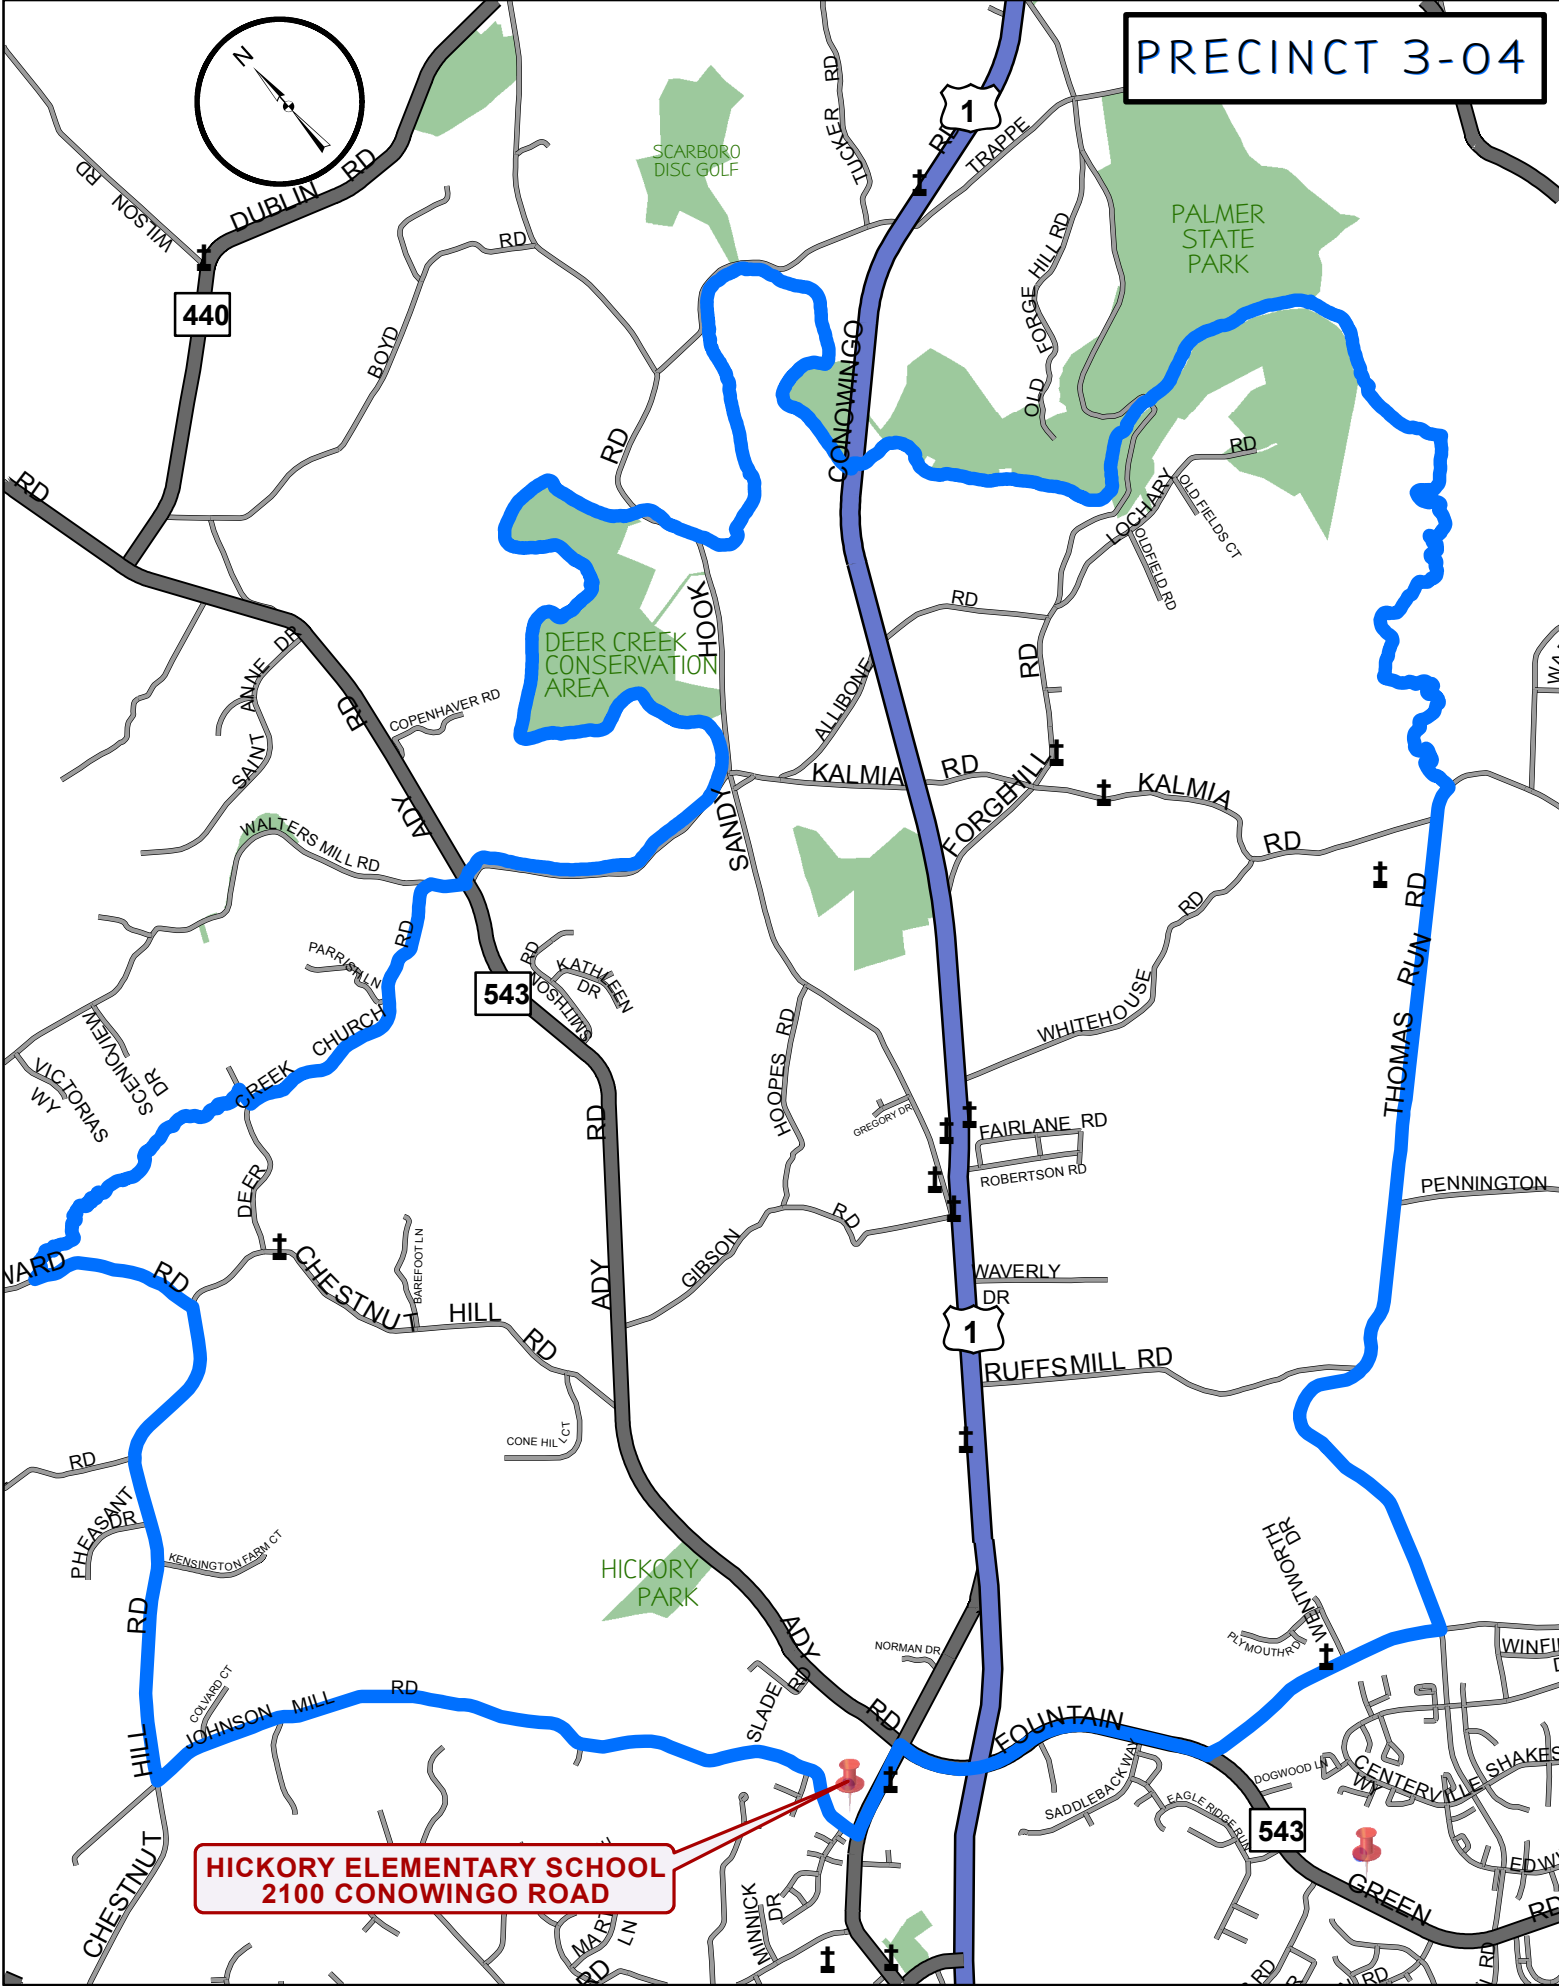

PRECINCT 3-04

**HICKORY ELEMENTARY SCHOOL  
2100 CONOWINGO ROAD**

543

440

543

1

543

1