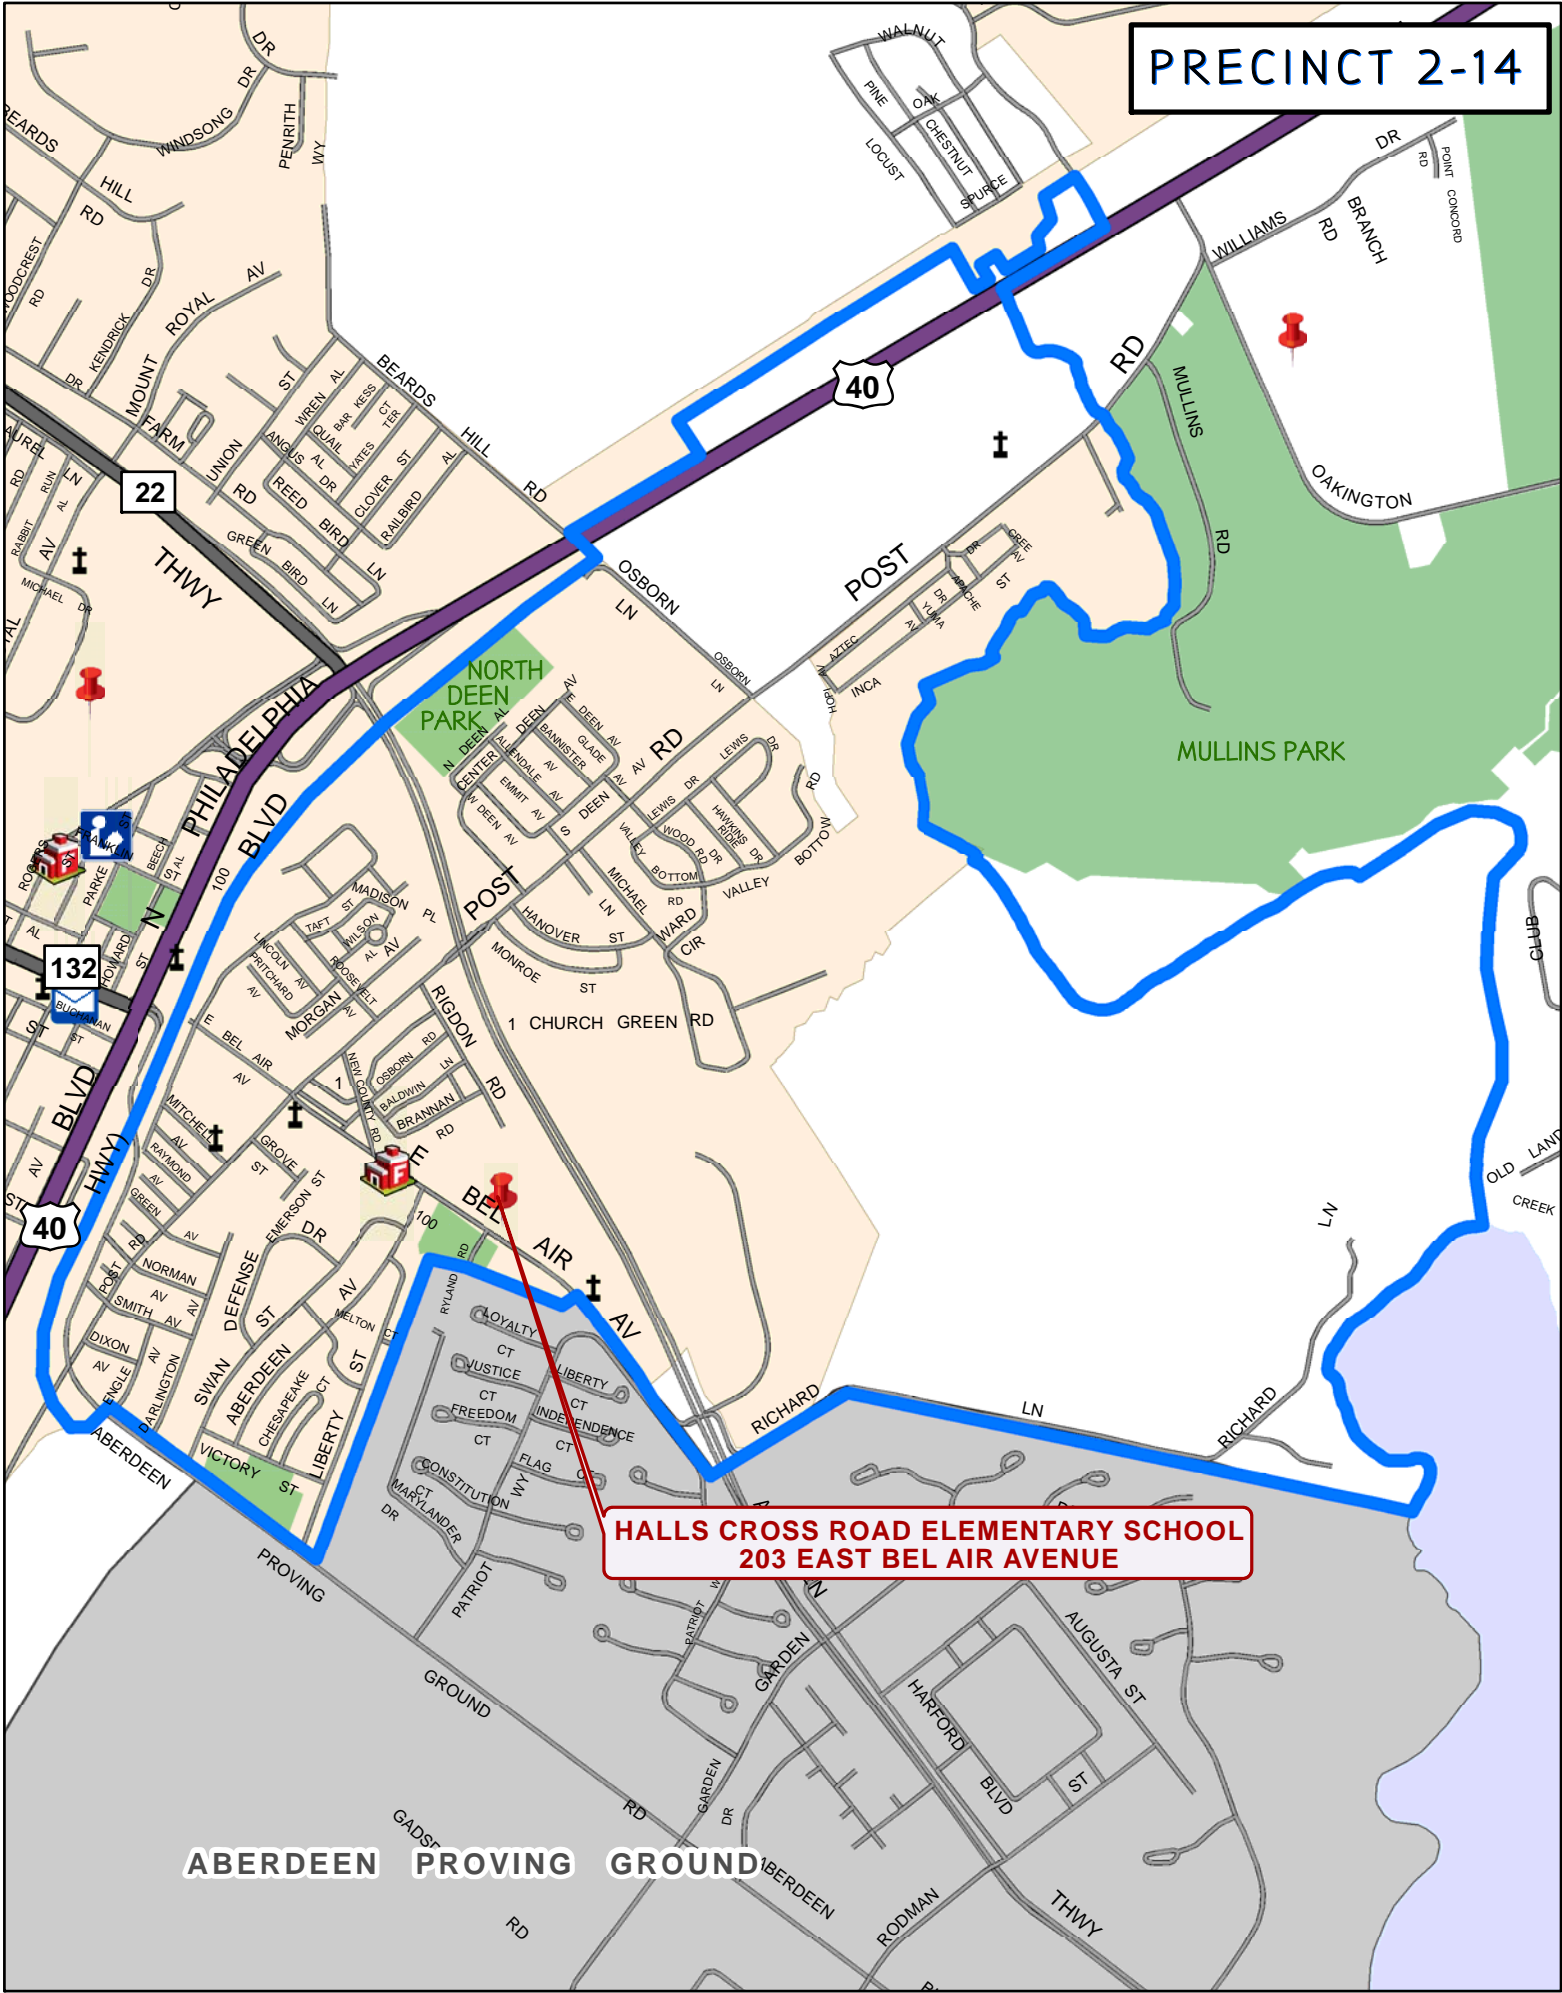

PRECINCT 2-14

**HALLS CROSS ROAD ELEMENTARY SCHOOL
203 EAST BEL AIR AVENUE**

ABERDEEN PROVING GROUND