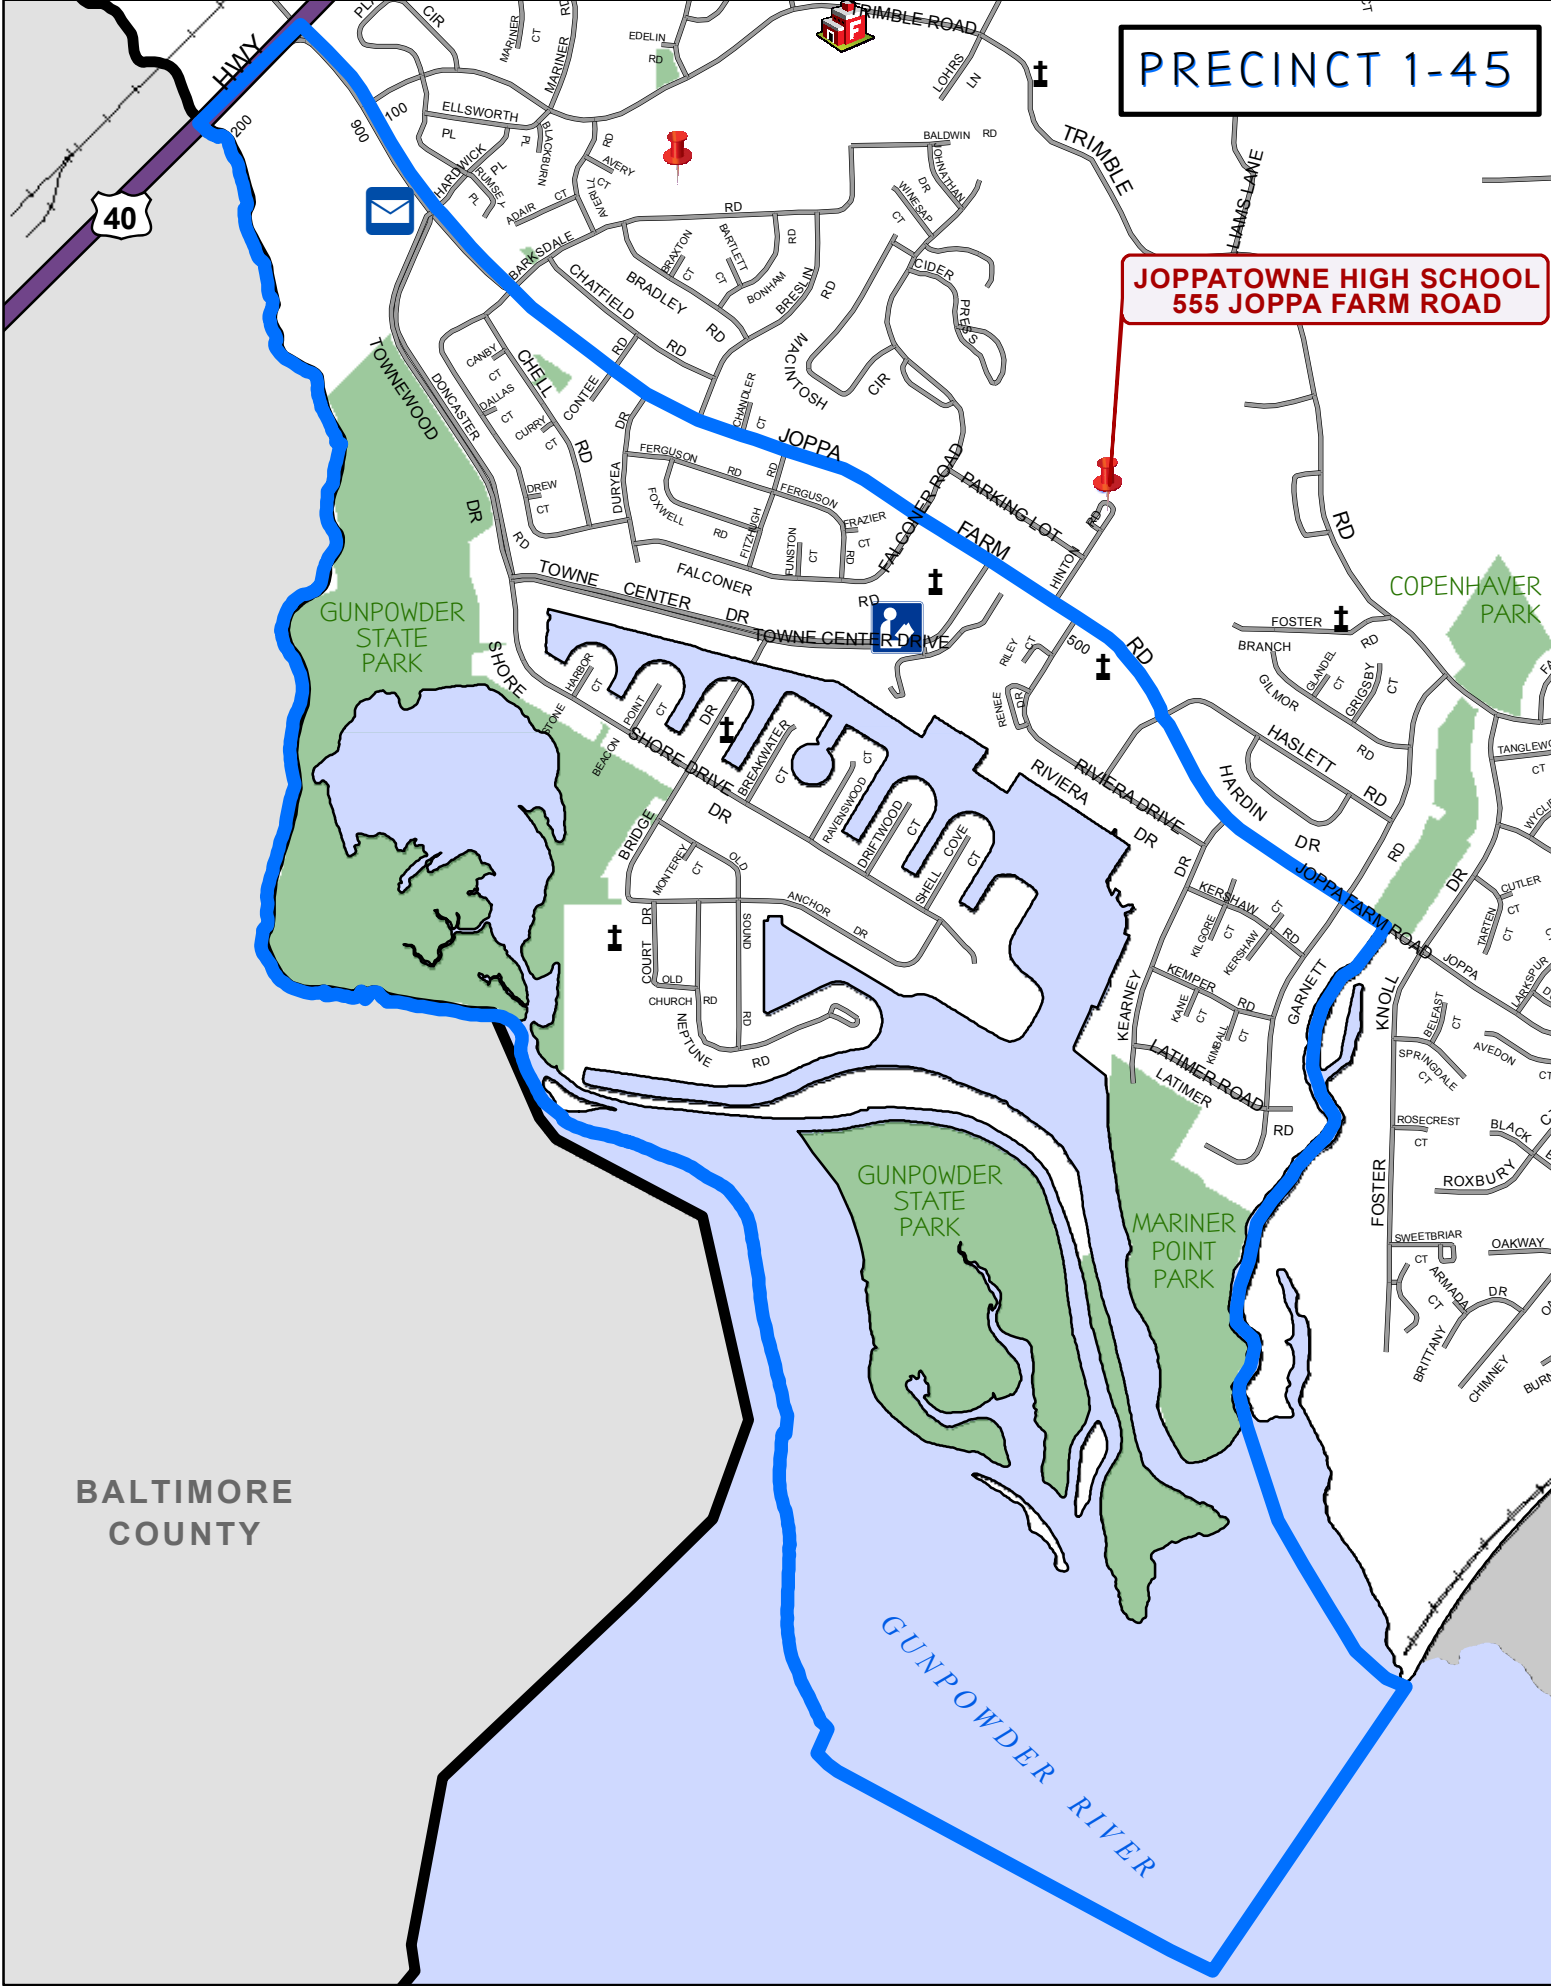

PRECINCT 1-45

JOPPATOWNE HIGH SCHOOL
555 JOPPA FARM ROAD

BALTIMORE
COUNTY

GUNPOWDER RIVER