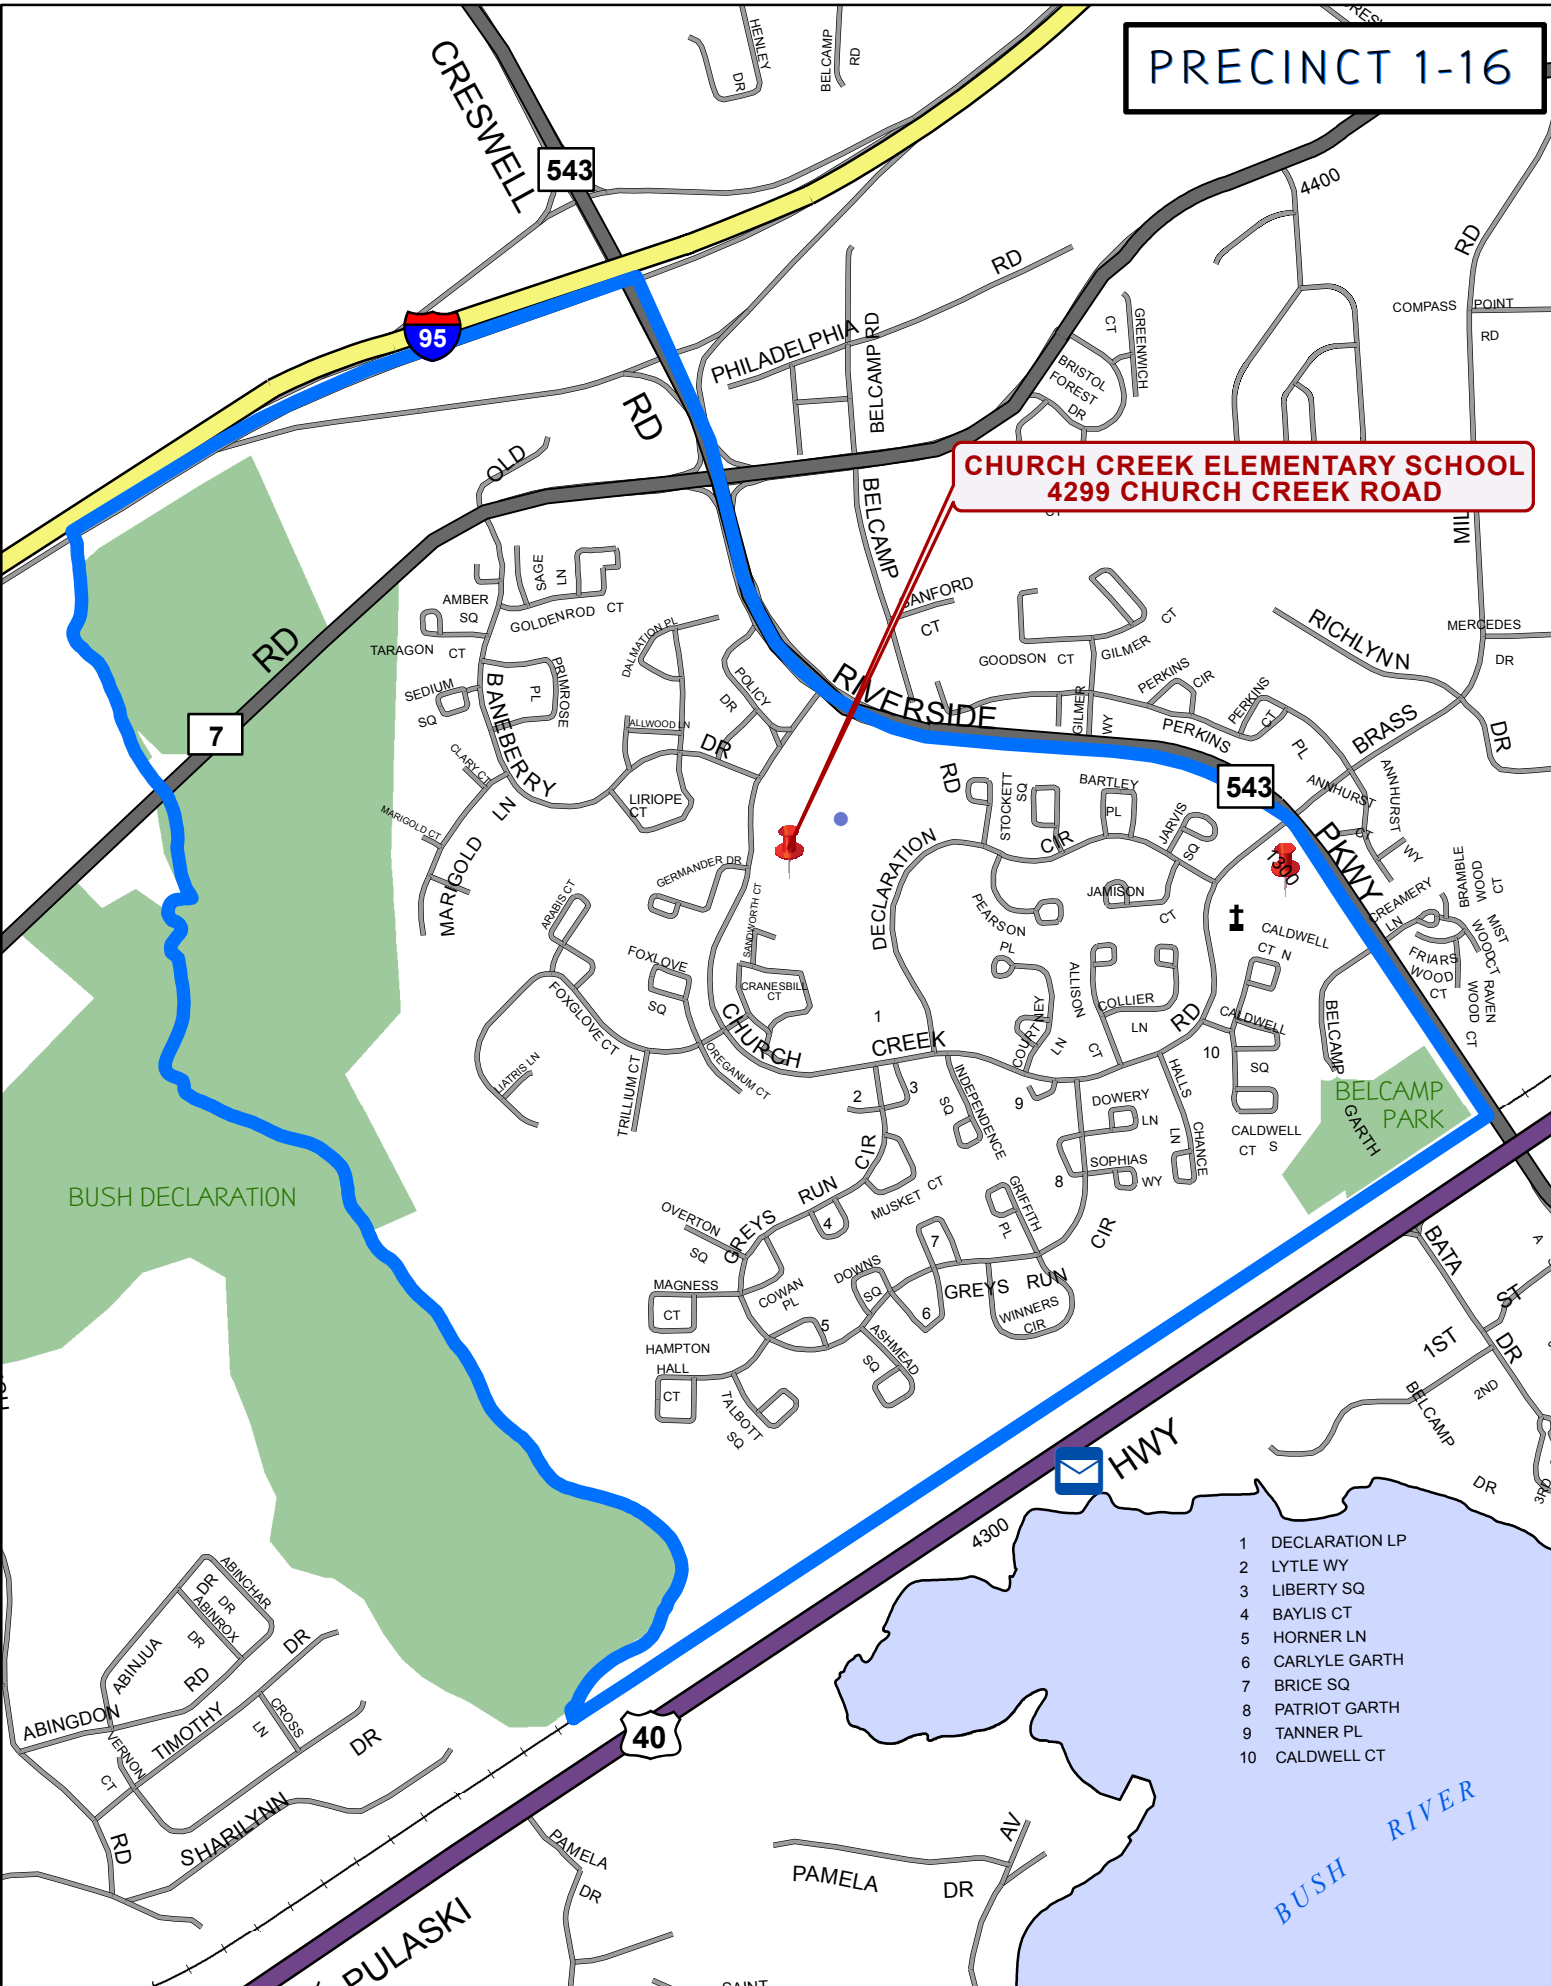

PRECINCT 1-16

**CHURCH CREEK ELEMENTARY SCHOOL
4299 CHURCH CREEK ROAD**

- 1 DECLARATION LP
- 2 LYTTLE WY
- 3 LIBERTY SQ
- 4 BAYLIS CT
- 5 HORNER LN
- 6 CARLYLE GARTH
- 7 BRICE SQ
- 8 PATRIOT GARTH
- 9 TANNER PL
- 10 CALDWELL CT