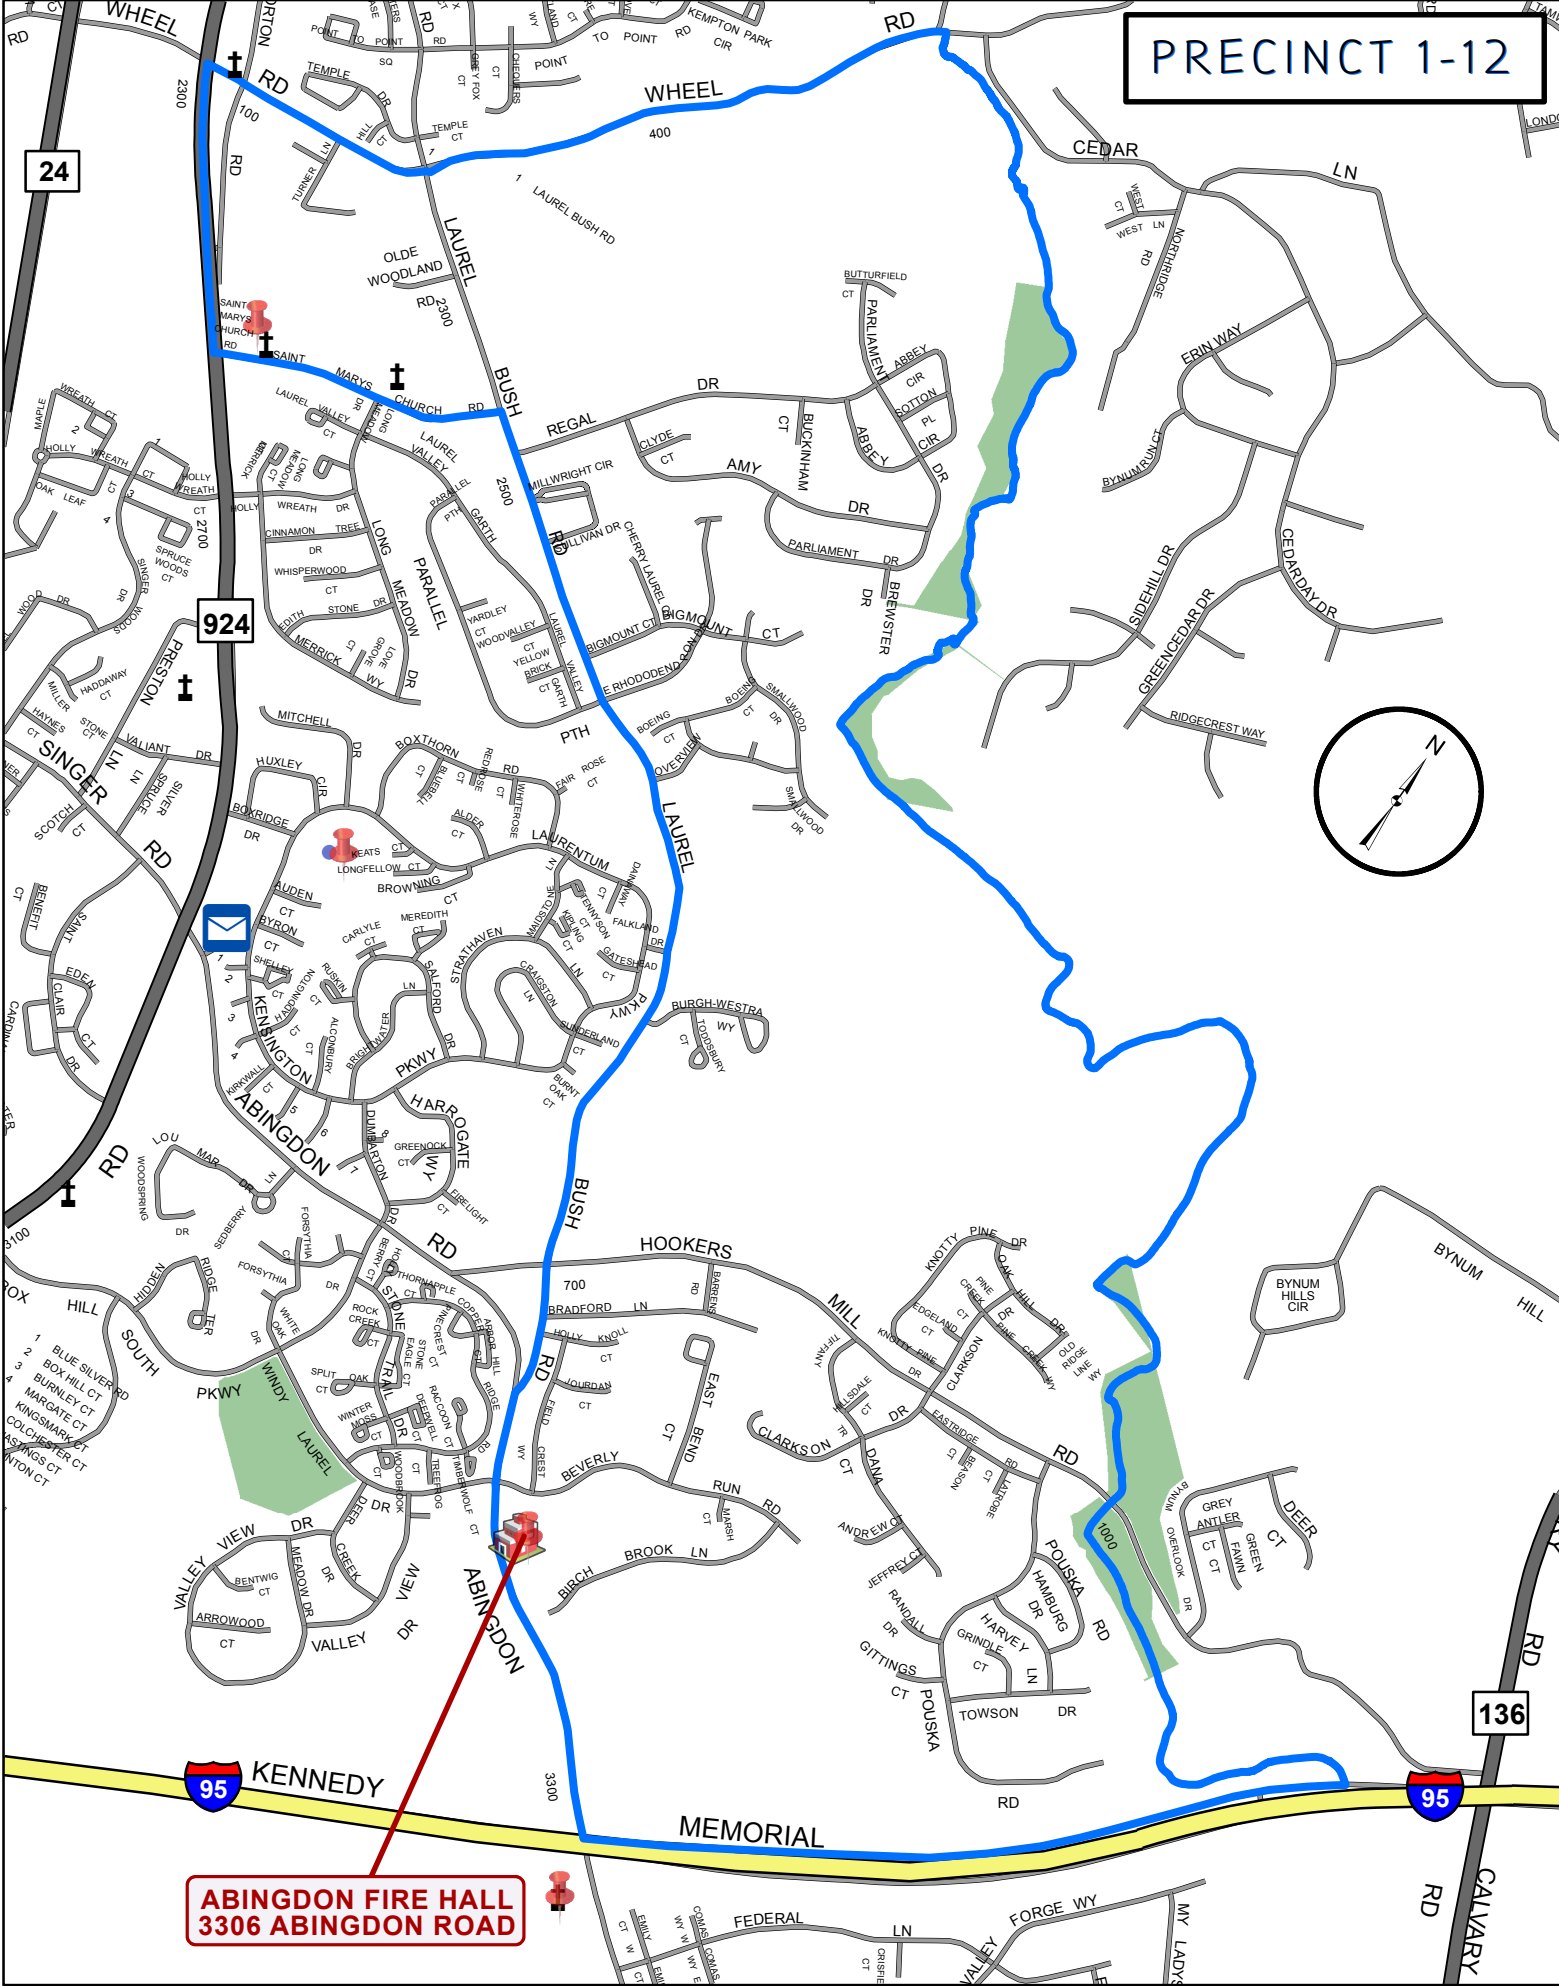

PRECINCT 1-12

**ABINGDON FIRE HALL
3306 ABINGDON ROAD**

24

924

136

95 KENNEDY

95

MEMORIAL

CALVARY RD