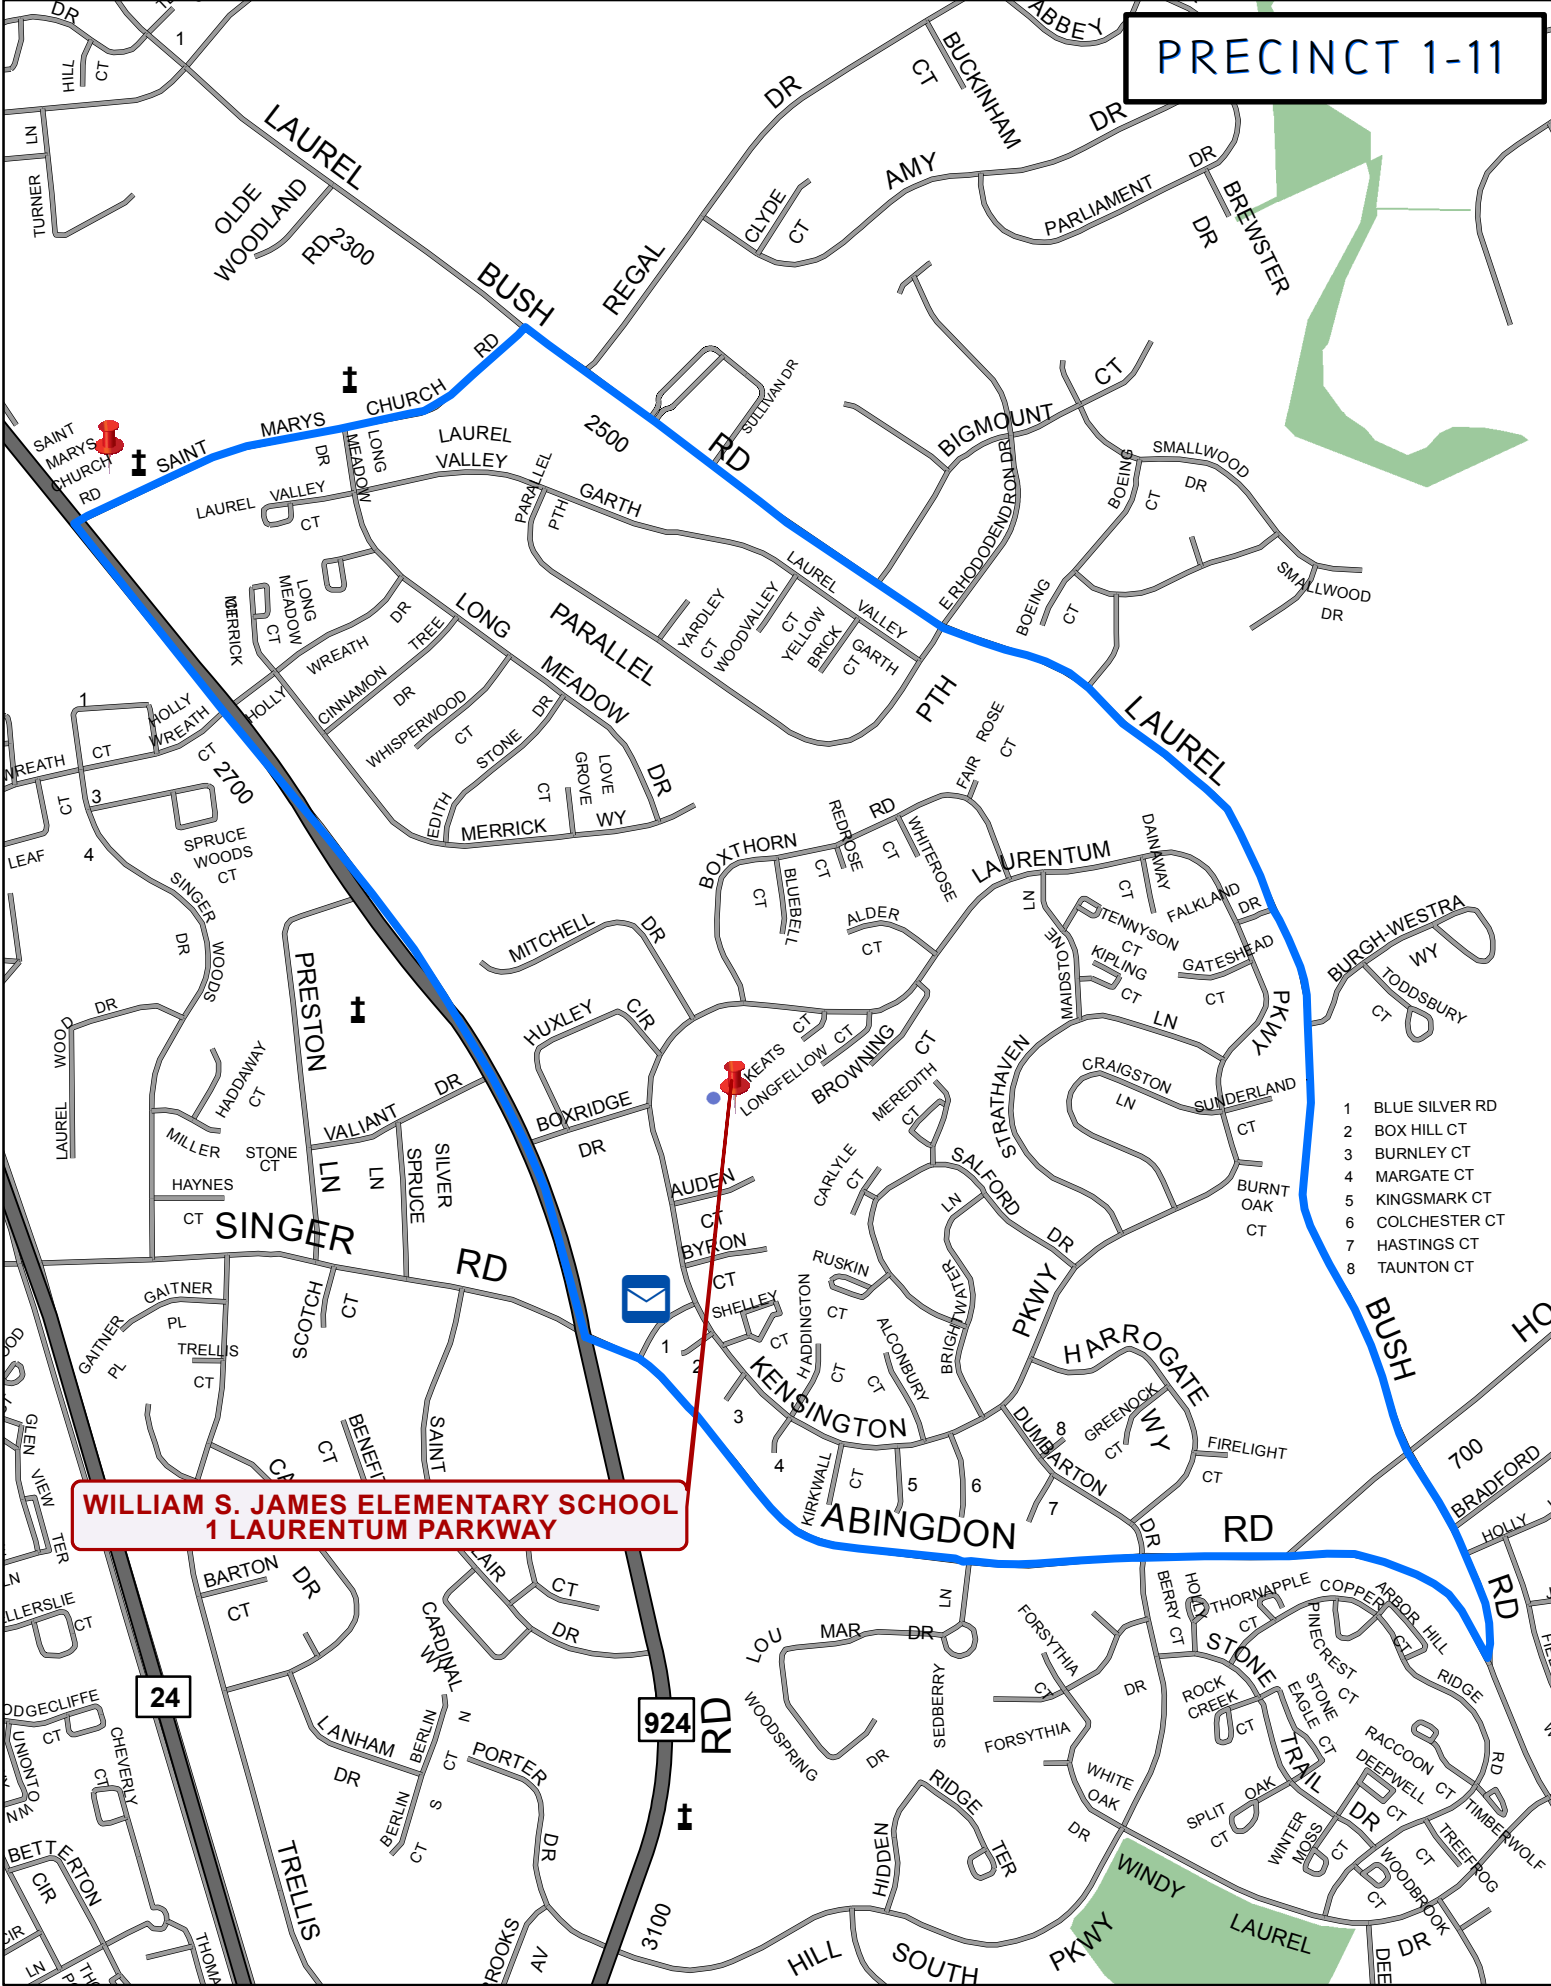

PRECINCT 1-11

**WILLIAM S. JAMES ELEMENTARY SCHOOL  
1 LAURENTUM PARKWAY**

- 1 BLUE SILVER RD
- 2 BOX HILL CT
- 3 BURNLEY CT
- 4 MARGATE CT
- 5 KINGSMARK CT
- 6 COLCHESTER CT
- 7 HASTINGS CT
- 8 TAUNTON CT