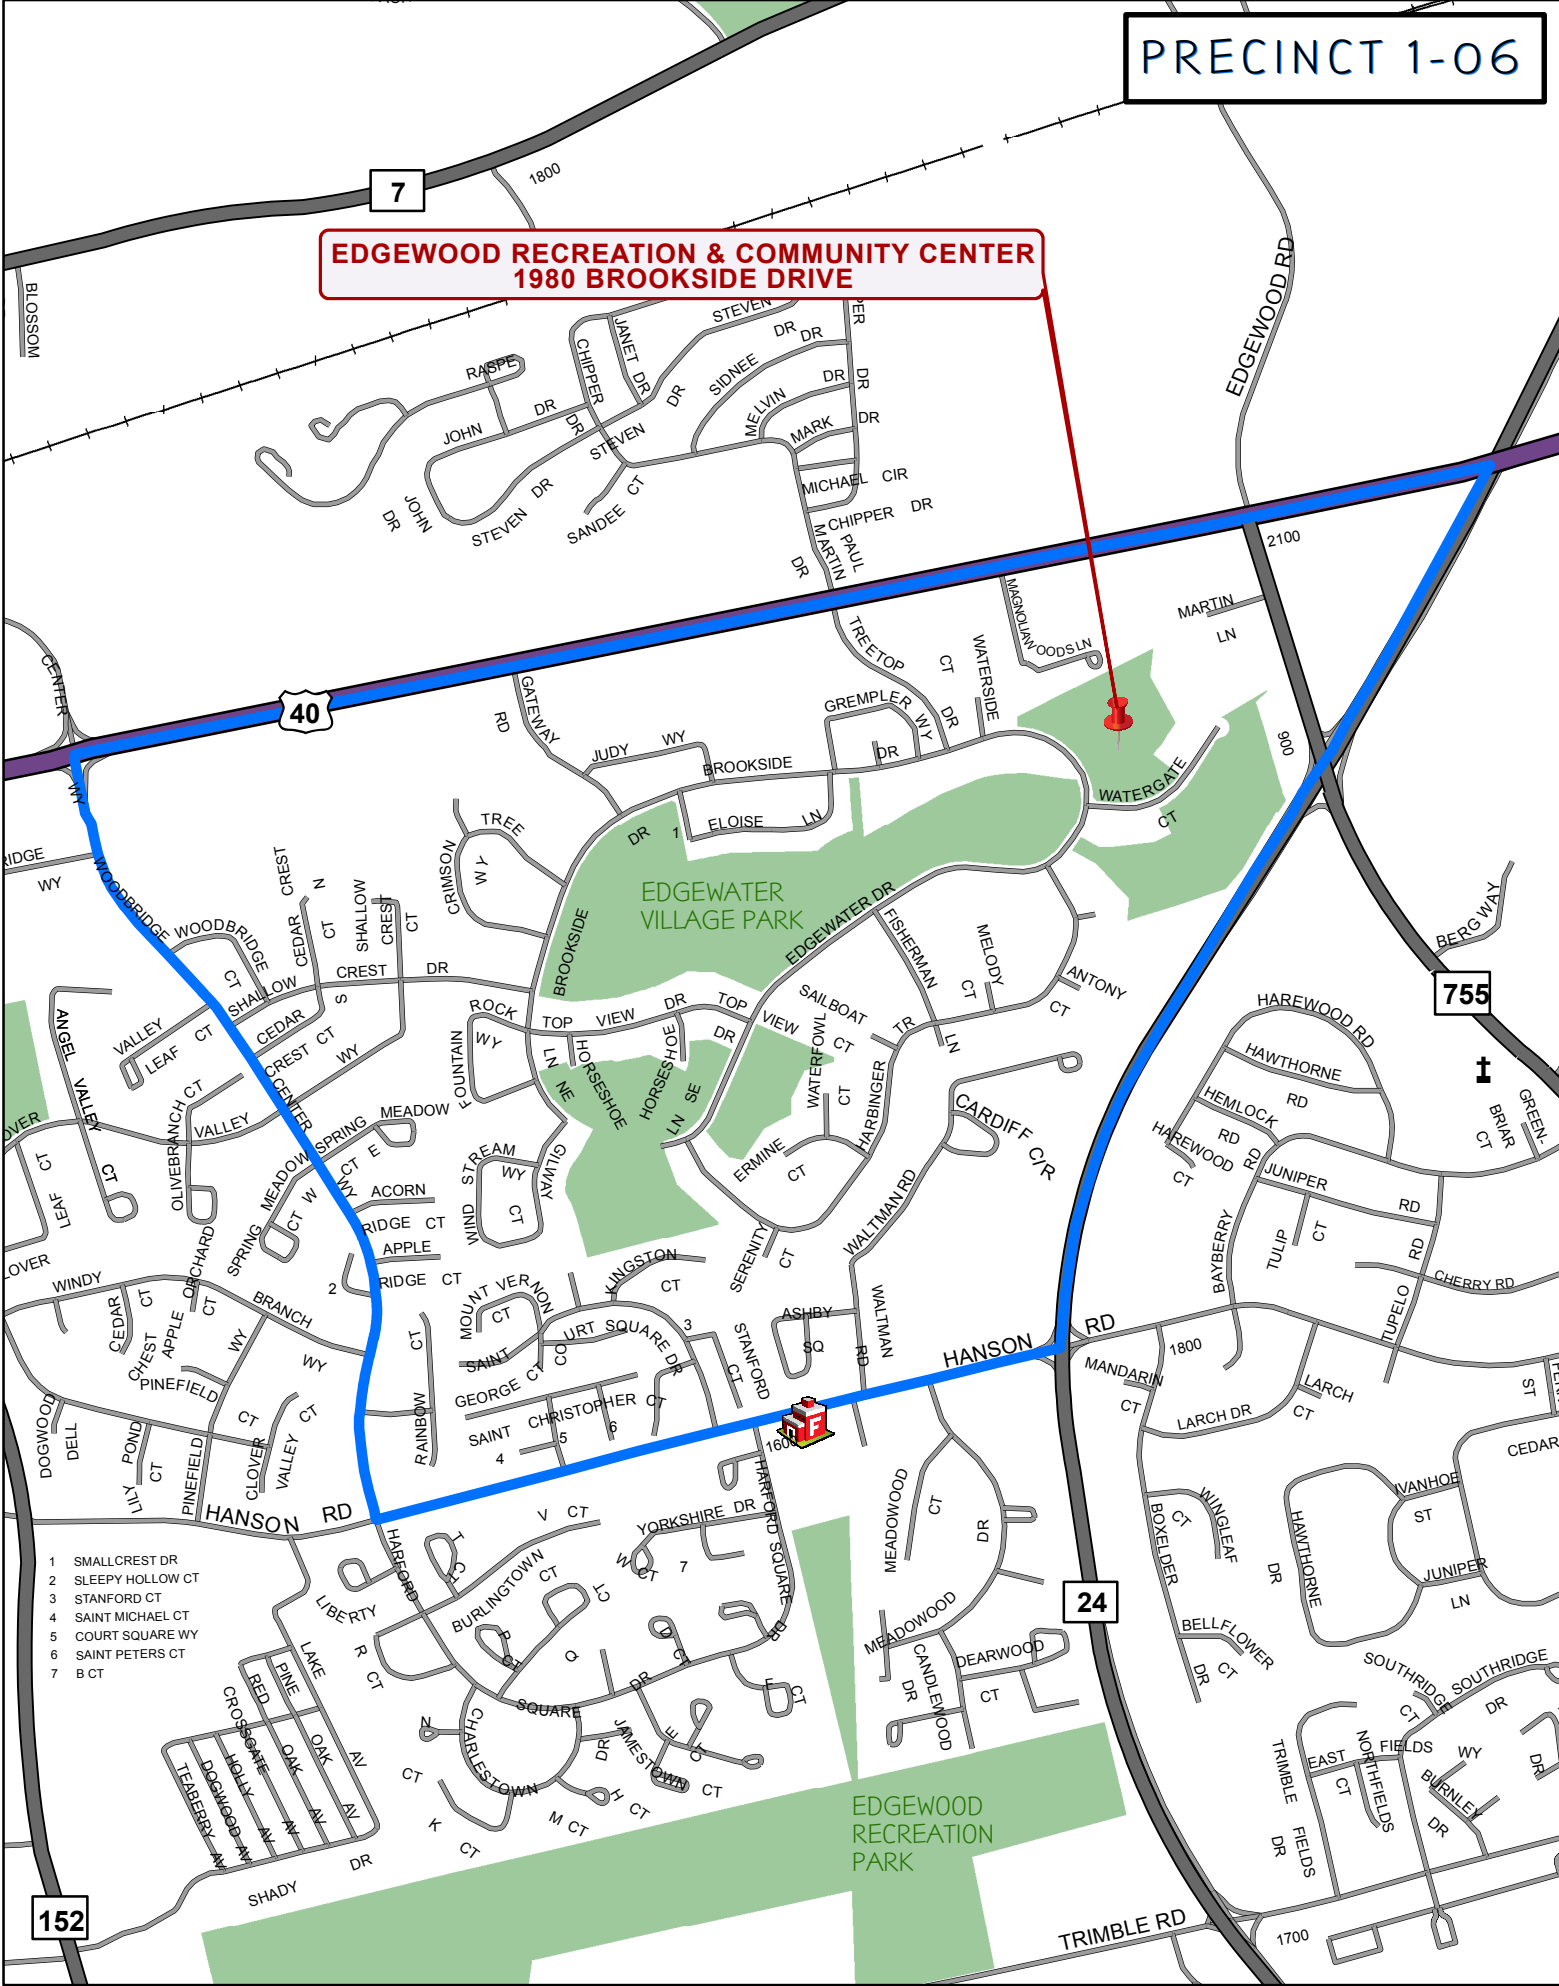

PRECINCT 1-06

**EDGEWOOD RECREATION & COMMUNITY CENTER  
1980 BROOKSIDE DRIVE**

- 1 SMALLCREST DR
- 2 SLEEPY HOLLOW CT
- 3 STANFORD CT
- 4 SAINT MICHAEL CT
- 5 COURT SQUARE WY
- 6 SAINT PETERS CT
- 7 B CT