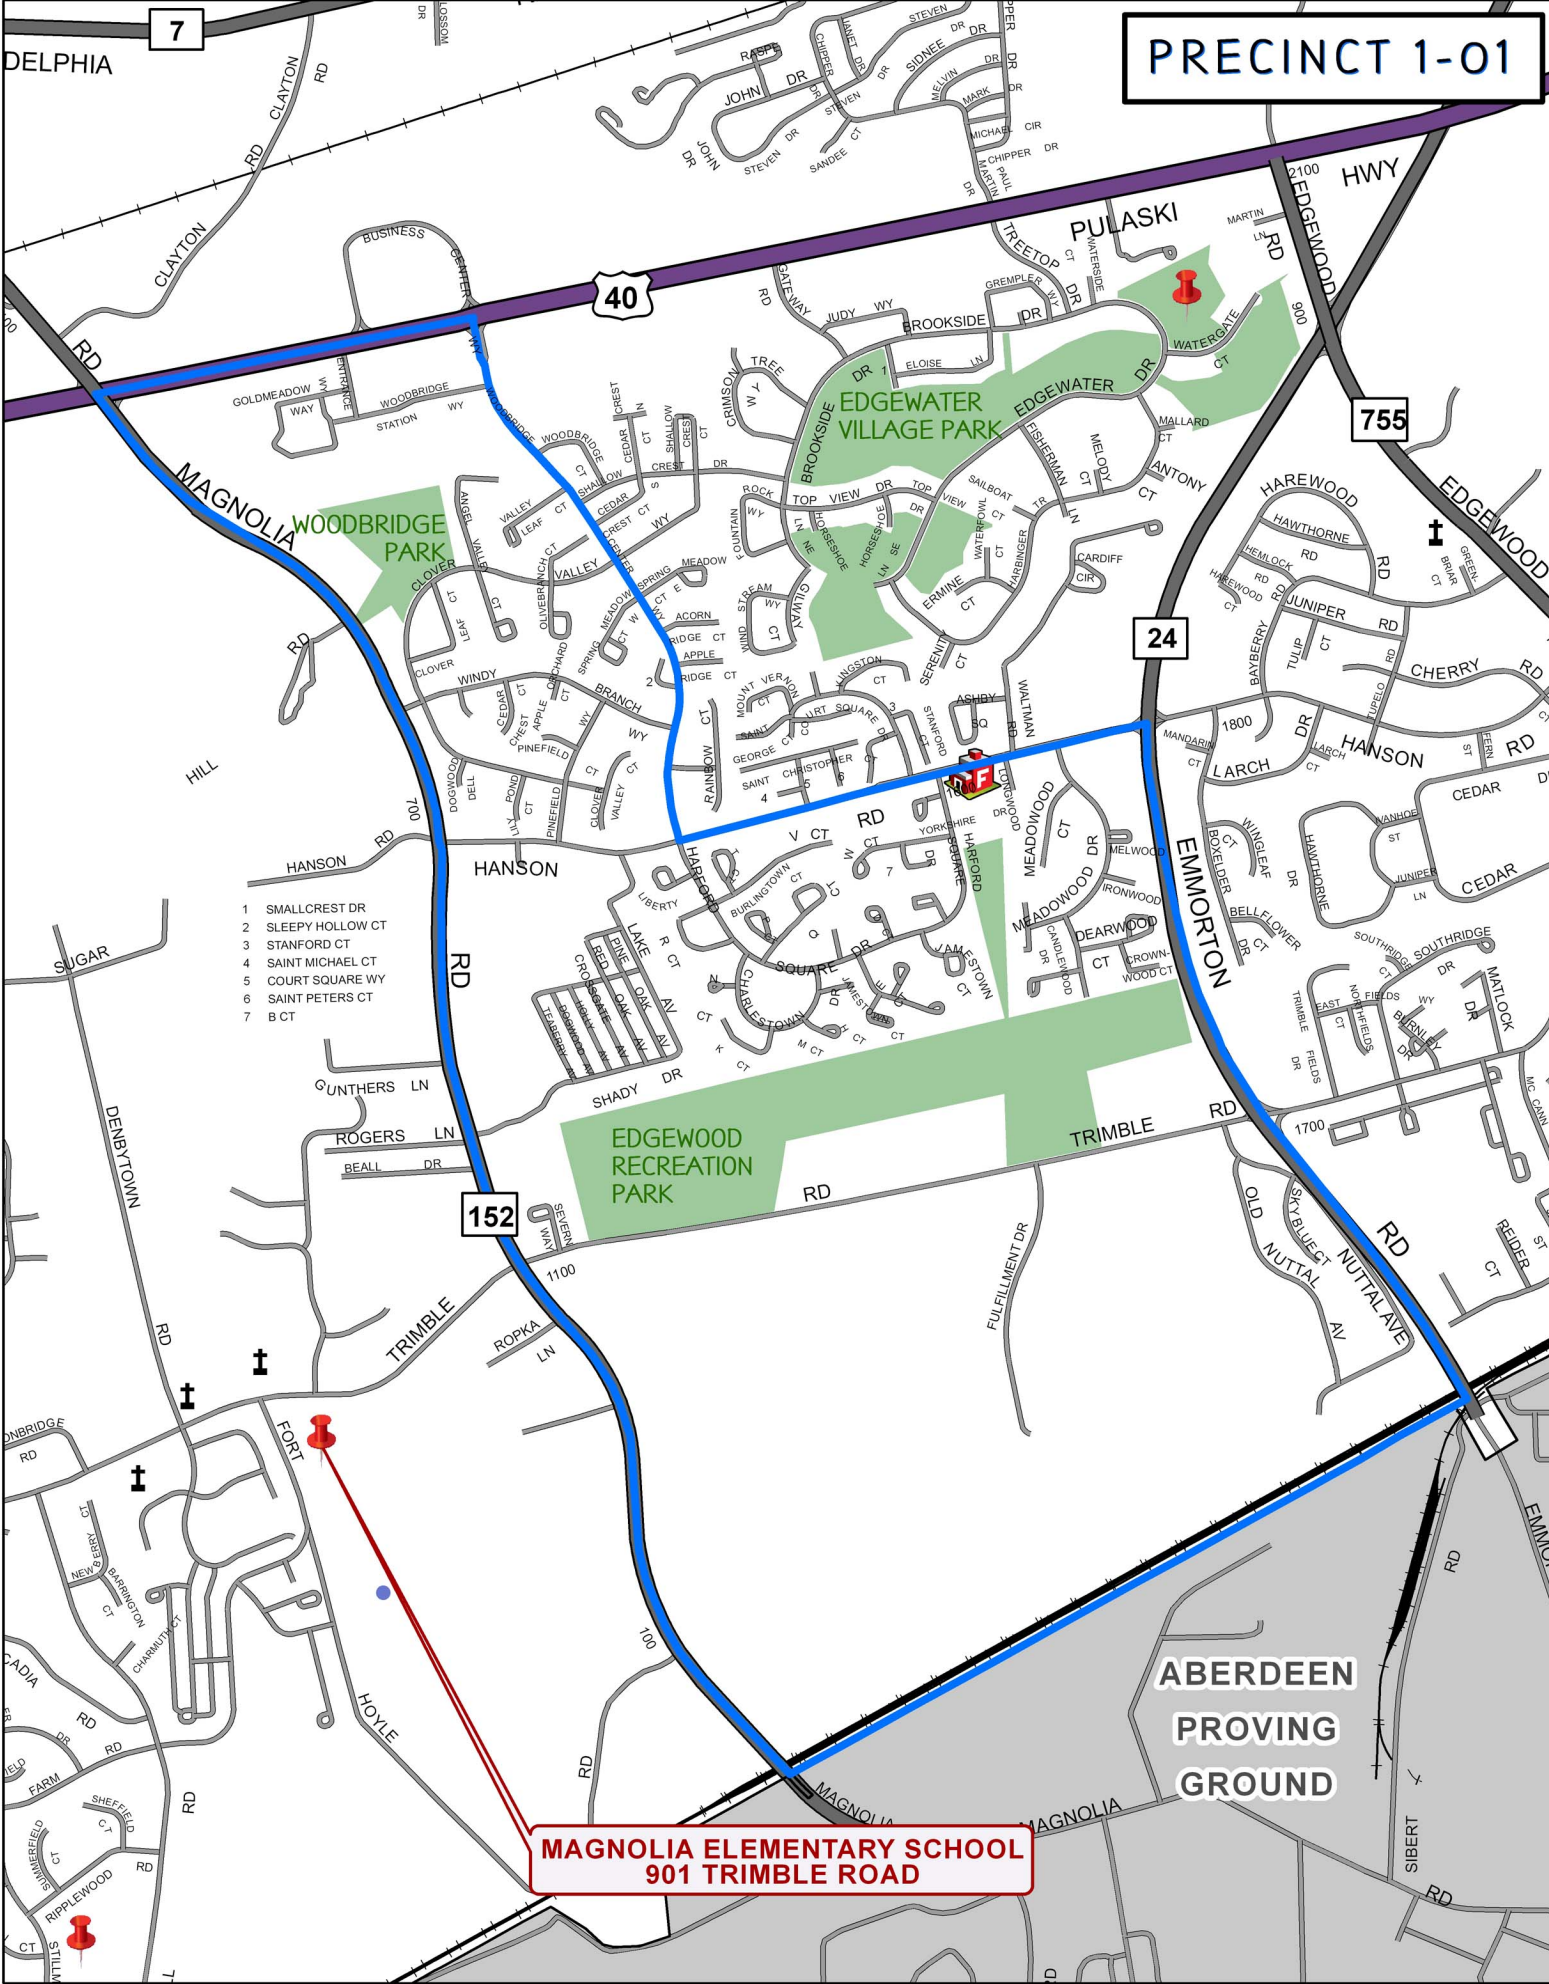

PRECINCT 1-01

- 1 SMALLCREST DR
- 2 SLEEPY HOLLOW CT
- 3 STANFORD CT
- 4 SAINT MICHAEL CT
- 5 COURT SQUARE WY
- 6 SAINT PETERS CT
- 7 B CT

MAGNOLIA ELEMENTARY SCHOOL
901 TRIMBLE ROAD

ABERDEEN
PROVING
GROUND